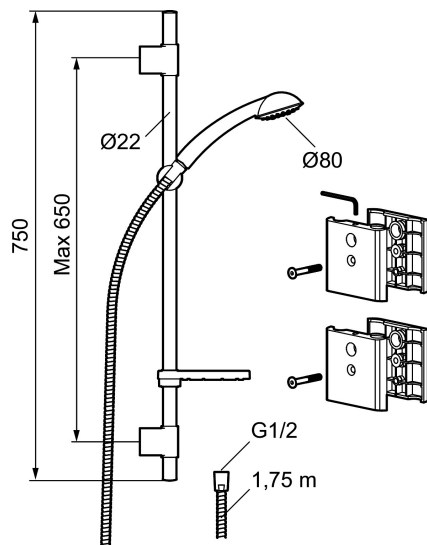

9000E shower set vaska

Shower bar with clamp for mounting on pipe 40 c / c. With transparent Soap shelf and hand shower. An easy way to install a shower set on existing pipes, without having to make new holes in the wall.

Article number: 34428009 Flow 3 bar: 7.5 l/m

Description: Chrome, for mounting on 40 c/c pipes

- Constant flow 7,5 l/min at 200–600 kPa
- Model "Vaska"
- Shower bar with bracket for mounting on 40 c/c pipes
- Anti lime-scale hand shower
- With soap dish

Uniqe characteristics

PRODUCT DESCRIPTION

9000E shower set vaska

Shower bar with clamp for mounting on pipe 40 c / c. With transparent Soap shelf and hand shower. An easy way to install a shower set on existing pipes, without having to make new holes in the wall.

Article number: 34428009

Sparepartlist

NO.	FMM NO.	RSK	DESCRIPTION
1	94750900	8199210	Hand shower
1	94753900	8199211	Hand shower, 3 shower jet settings
2	94780000	8185685	Slider
3	83710000	8186586	Wall bracket, 2 pcs
4	94790000	8185648	Soap dish, transparent
5	34841750	8181618	Shower hose, chrome
6	93991000	8180619	Shower head
7	93840900	8199217	Hand shower
8	94671000	8183708	Slider
9	93441000	8185649	Soap dish
10	58950000	8180414	Wall bracket
11	27923500	8180415	Extender, 25 mm
12	58903000	8190747	Diverter, complete
13	58961000	8221708	Repair kit for diverter
14	59071000	8221706	Cartridge