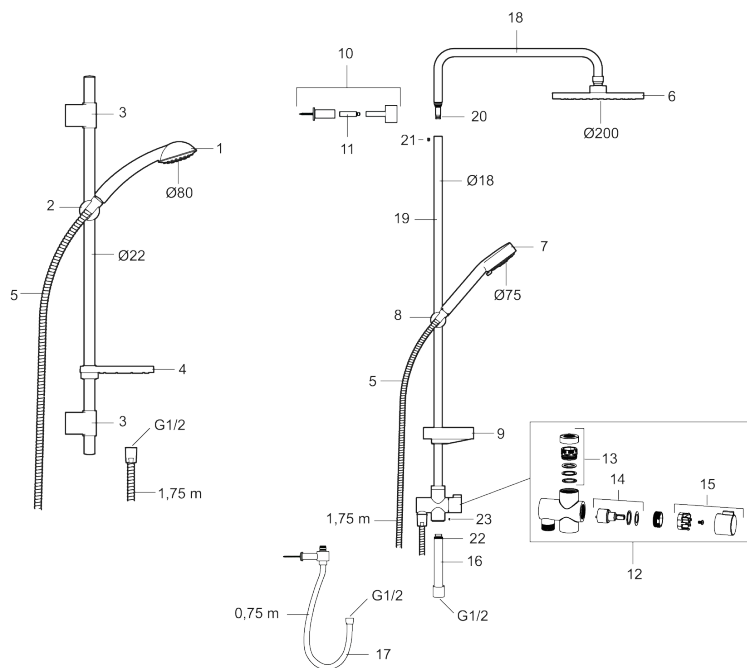

9000E shower set vaska

Shower bar with clamp for mounting on pipe 40 c / c. With transparent Soap shelf and hand shower. An easy way to install a shower set on existing pipes, without having to make new holes in the wall.

Article number: 34428009 Flow 3 bar: 7.5 l/m

Description: Chrome, for mounting on 40 c/c pipes

- Constant flow 7,5 l/min at 200–600 kPa
- Model "Vaska"
- Shower bar with bracket for mounting on 40 c/c pipes
- Anti lime-scale hand shower
- With soap dish

Uniqe characteristics

PRODUCT DESCRIPTION

9000E shower set vaska

Shower bar with clamp for mounting on pipe 40 c / c. With transparent Soap shelf and hand shower. An easy way to install a shower set on existing pipes, without having to make new holes in the wall.

Article number: 34428009

Sparepartlist

NO.	FMM NO.	RSK	DESCRIPTION
1	94750900	8199210	Hand shower
1	94753900	8199211	Hand shower, 3 shower jet settings
2	94780000	8185685	Slider
3	83710000	8186586	Wall bracket, 2 pcs
4	94790000	8185648	Soap dish, transparent
5	34841750	8181618	Shower hose, chrome
6	93991000	8180619	Shower head
7	93840900	8199217	Hand shower
8	94671000	8183708	Slider
9	93441000	8185649	Soap dish
10	58950000	8180414	Wall bracket
11	27923500	8180415	Extender, 25 mm
12	58903000	8190747	Diverter, complete
13	58961000	8221708	Repair kit for diverter
14	59071000	8221706	Cartridge