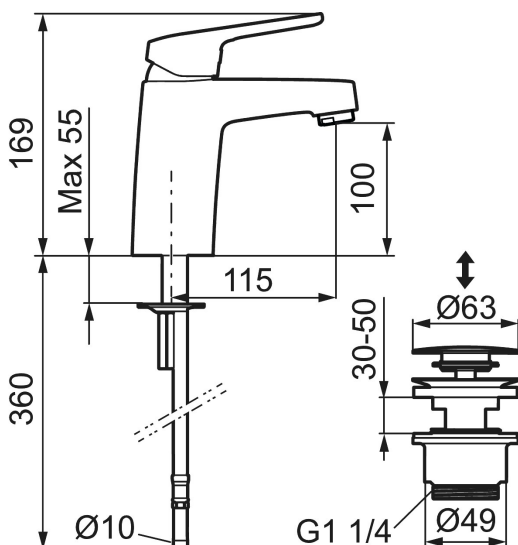

Big or small? Our FM Mattsson Siljan has products for everybody, regardless of their taste or the size of their home.

The new Siljan Mini basin mixer is a compact product that packs a punch. Specially designed for small homes, small bathrooms or small hands. The choice is yours. Needless to say, you get the same high quality, just in a smaller size.

Article number: 85535010 Flow 3 bar: 6.2 l/m

Description: Chrome, Lead Free, connection nut G3/8"

Uniqe characteristics

Backflow protection unit type 

- With push-down waste
- Cold Start
- Ceramic cartridge with soft closing function
- Adjustable flow control and temperature limiter
- Eco Flow (energy and water saving aerator)
- Soft PEX[®] hoses (stainless steel braided)