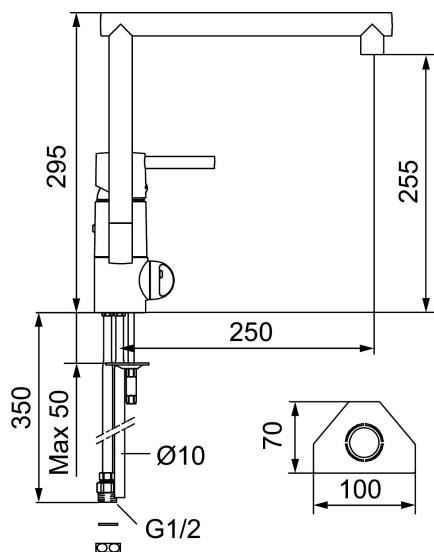

Unique characteristics

Backflow protection unit type

GARDA III kitchen mixer

Garda is a range of mixers with a clean, minimalist design. A Garda mixer enhances the overall interior of modern kitchens, and has our unique technical features including a soft-close mechanism and a ceramic seal. The spout is replaceable, so you can easily vary the mixer's appearance according to your preference. The choice is yours.

Article number: 96210000

Description: Chrome, with CU Ø10 mm

- Ceramic cartridge with soft closing function
- Adjustable flow control and temperature limiter
- Eco Flow (energy and water saving aerator)
- Swivel spout 110°
- With dish washer valve, switchable between cold and hot water. Pre-set on cold water
- Hole diameter Ø32-35 mm