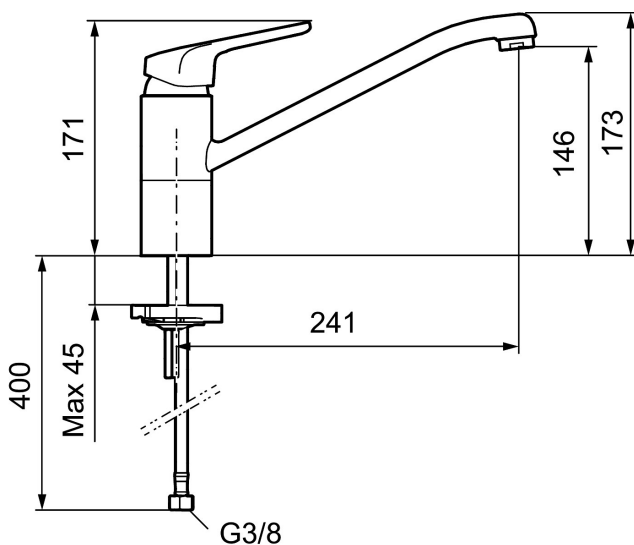

Article number: 83200010 **Flow 3 bar:** 9.0 l/m

Description: Chrome, connection nut G3/8"

Uniqe characteristics

Backflow protection unit type 

- Cold Start
- Ceramic cartridge with soft closing function
- Adjustable flow control and temperature limiter
- Eco Flow (energy and water saving aerator)
- Swivel spout 110°
- Soft PEX® hoses (stainless steel braided)
- Hole diameter Ø34-37 mm

Article number: 83200010

Sparepartlist

NO.	FMM NO.	RSK	DESCRIPTION
1	58501000	8592023	Complete lever, chrome
2	58511000	8592021	Cover lid with colour marking
3	58521000	8592020	Cover sleeve, chrome
4	58530160	8241727	Fastening nipple with service tool
5	60770000	8591918	Service tool
6	59120009	8591949	Ceramic cartridge with service tool, cold start (green ring)
6	59115500	8591947	Ceramic cartridge with service tool, standard (red ring)
6	59126000	8591966	Ceramic cartridge with service tool, Eco Plus (green ring)
7	58660000	8592035	Spout
8	38080000	8241723	Stop screw

NO.	FMM NO.	RSK	DESCRIPTION
9	29142400	8281526	Housing M24 ext., 13 mm
10	37204029	8593089	Sealing rings, 2 pcs
11	39142000	8186890	Fastening kit, for mixers with on/off valve
12	35974009	8592038	Care-kit
13	58504000	8592049	Care-lever, complete
14	29102710	8281528	Aerator insert, 9–11 l/min at 300kPa
14	29102890	8281533	Aerator insert, 10–13 l/min at 300kPa
15	38230005	8141730	Limitation clappm for fixed spout and swivel 30-90°