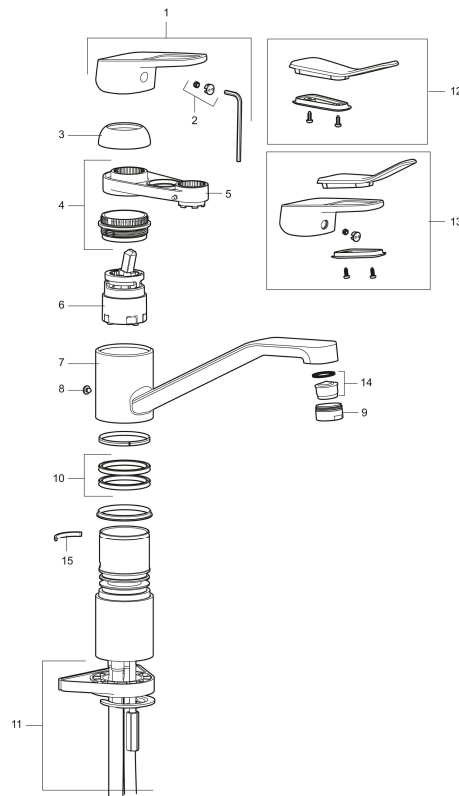

Article number: 83200010 **Flow 3 bar:** 9.0 l/m

Description: Chrome, connection nut G3/8"

Uniqe characteristics

Backflow protection unit type 

- Cold Start
- Ceramic cartridge with soft closing function
- Adjustable flow control and temperature limiter
- Eco Flow (energy and water saving aerator)
- Swivel spout 110°
- Soft PEX® hoses (stainless steel braided)
- Hole diameter Ø34-37 mm

Article number: 83200010

Sparepartlist

NO.	FMM NO.	RSK	DESCRIPTION
1	58501000	8592023	Complete lever, chrome
2	58511000	8592021	Cover lid with colour marking
3	58521000	8592020	Cover sleeve, chrome
4	58530160	8241727	Fastening nipple with service tool
5	60770000	8591918	Service tool
6	59120009	8591949	Ceramic cartridge with service tool, cold start (green ring)
6	59115500	8591947	Ceramic cartridge with service tool, standard (red ring)
6	59126000	8591966	Ceramic cartridge with service tool, Eco Plus (green ring)
7	58660000	8592035	Spout
8	38080000	8241723	Stop screw

NO.	FMM NO.	RSK	DESCRIPTION
9	29142400	8281526	Housing M24 ext., 13 mm
10	37204029	8593089	Sealing rings, 2 pcs
11	39142000	8186890	Fastening kit, for mixers with on/off valve
12	35974009	8592038	Care-kit
13	58504000	8592049	Care-lever, complete
14	29102710	8281528	Aerator insert, 9–11 l/min at 300kPa
14	29102890	8281533	Aerator insert, 10–13 l/min at 300kPa
15	38230005	8141730	Limitation clappm for fixed spout and swivel 30-90°