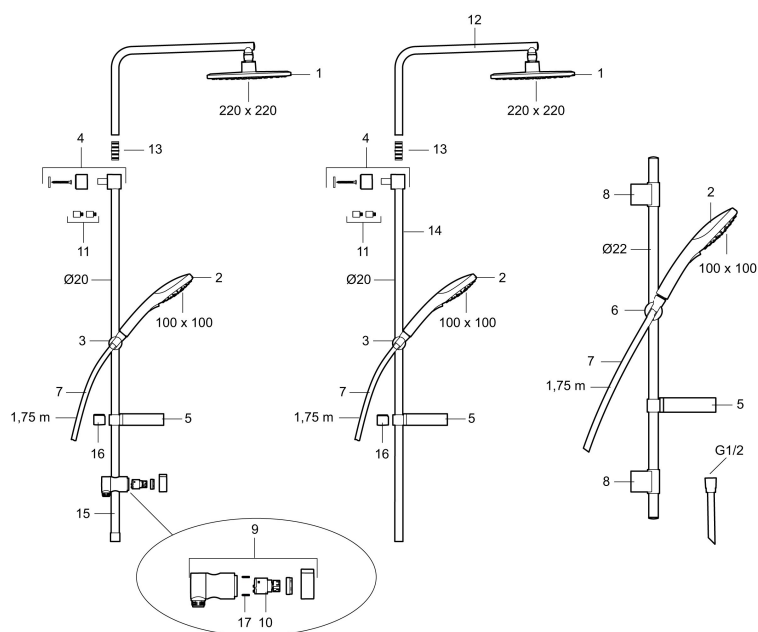

PRODUCT DESCRIPTION

SILJAN head shower set

Our new FM Mattsson Siljan collection combines design with eco-friendly and energy-saving functions without compromising on comfort. The Siljan shower range includes a wide selection of overhead shower and hand shower sets.

The showers can be combined with a Siljan thermostatic shower or bath mixer. Or make things simple by choosing one of our smart all-in-one overhead or hand shower sets.

Article number: 83920000

Sparepartlist

NO.	FMM NO.	RSK	DESCRIPTION
1	83890000	8180620	Shower head
2	83753900	8199262	Hand shower
3	94782000	8185652	Slider
4	94712000	8186605	Wall bracket
5	94641000	8185653	Soap dish
6	94781000	8185651	Slider
7	34841750	8181618	Shower hose, chrome
8	83710000	8186586	Wall bracket, 2 pcs
9	58902000	8190734	Diverter, complete
10	59240000	8190735	Cartridge
11	27925000	8180419	Extender, 18 mm, 2 pcs
12	58943000	8217833	Upper bar
13	27930000	8221726	Joint