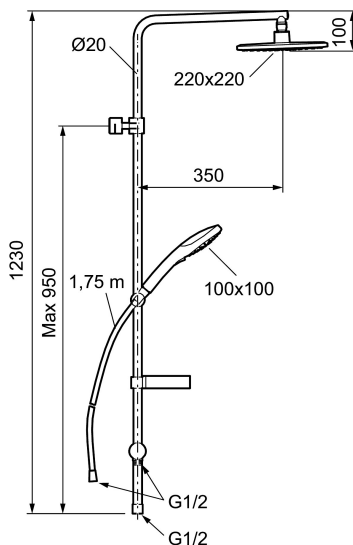

SILJAN head shower set

Our new FM Mattsson Siljan collection combines design with eco-friendly and energy-saving functions without compromising on comfort. The Siljan shower range includes a wide selection of overhead shower and hand shower sets. The showers can be combined with a Siljan thermostatic shower or bath mixer. Or make things simple by choosing one of our smart all-in-one overhead or hand shower sets.

Article number: 83920000 Flow 3 bar: 10.7 l/m

Description: Chrome

- Hand shower with 3 shower jet settings and diverter
- Eco Flow, hand shower 7,5 l/min and head shower 11 l/min
- Anti lime-scale head- and hand shower
- With soap dish
- Flexible wall bracket ± 5 mm in height and 50–100 mm from wall, 2x18 mm spacers included, with sealing, hidden pipe joint
- Shower pipe can be shortened if required