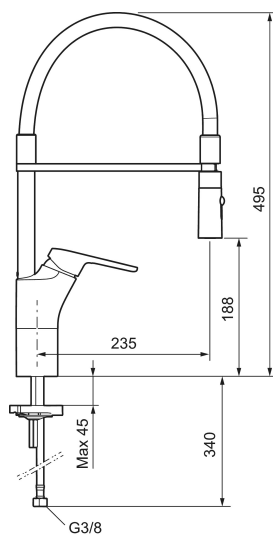

SILJAN flexi kitchen mixer

SILJAN flexi mixers boast FM Mattsson's well-known functions such as cold start, soft closing, flow control, a temperature limiter and an energy- and water-saving aerator. In addition to these benefits, SILJAN flexi mixers also have a detachable nozzle and a choice of jet settings.

Article number: 83100010 Flow 3 bar: 10.3 l/m

Description: Chrome

- Cold Start
- Ceramic cartridge with soft closing function
- Adjustable flow control and temperature limiter
- Hose, limitation part for 60°, 85°, 110° or 360° included
- Nozzle with concentrated jet and handshower
- Soft PEX® hoses with 3/8" connecting nut (stainless steel braided)
- Approved non-return valves, EN-Standard EN1717
- Hole diameter Ø34-37 mm