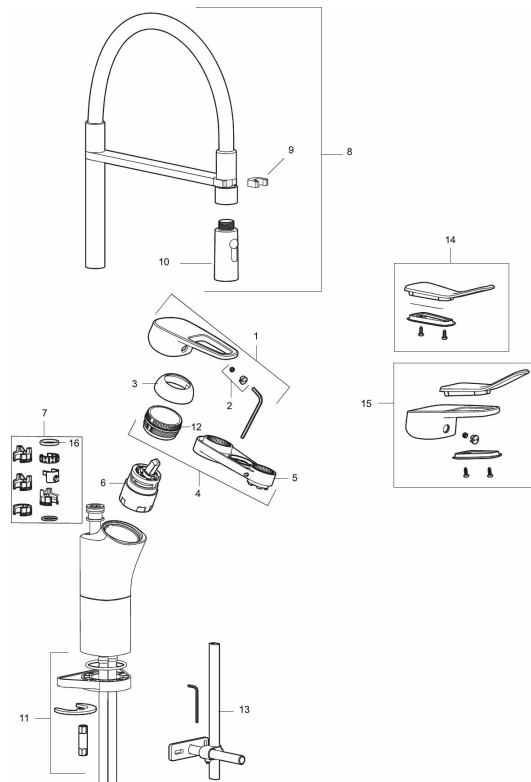

Article number: 83100010 Flow 3 bar: 10.3 l/m

Description: Chrome

- Cold Start
- Ceramic cartridge with soft closing function
- Adjustable flow control and temperature limiter
- Hose, limitation part for 60°, 85°, 110° or 360° included
- Nozzle with concentrated jet and handshower
- Soft PEX<sup>®</sup> hoses with 3/8" connecting nut (stainless steel braided)
- Approved non-return valves, EN-Standard EN1717
- Hole diameter Ø34-37 mm

### Sparepartlist

NO.	FMM NO.	RSK	DESCRIPTION
	44450009	8295353	Accessories (limitation segment, stop screw, allen wrench 3 mm)
1	58501000	8592023	Complete lever, chrome
2	58511000	8592021	Cover lid with colour marking
3	58521000	8592020	Cover sleeve, chrome
4	58530140	8241726	Fastening nipple with service tool
5	60770000	8591918	Service tool
6	S600273	8387230	Ceramic cartridge with service tool, cold start (green ring)
7	58641000	8594560	Lock kit for swivel spout
8	S600059	8394011	Spout, complete, chrome
9	S600061	8393993	Spout mount
10	S600060	8394012	Nozzle
11	39142800	8186893	Fastening kit, for kitchen mixer with on/off valve