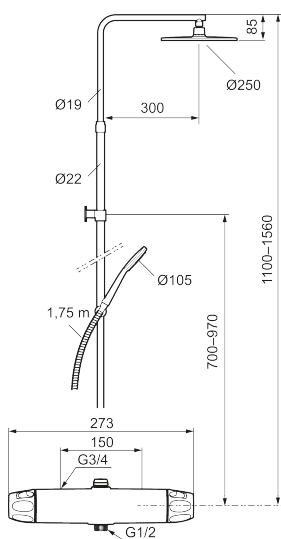

## 9000XE head shower kit

9000XE head shower kit is a head shower kit in brushed chrome.

The telescopic shower bar allows the wall bracket's height to be adapted to the specific bathroom's ceiling height, as well as to the user's height and/or the preferred distance to the shower head.

**Article number:** 86831503 **Flow 3 bar:** 7.6 l/m

**Description:** Brushed chrome, 150 c/c

### Unique characteristics

Backflow protection unit type **EB**

- Safety mixer 9000XE and head shower set 9000XE
- With reversible headwork
- Anti lime-scale head- and hand shower
- Shower bar with slider and wall bracket with sealing
- Shower pipe can be shortened if required
- Wall bracket freely adjustable in height, 700–970 from connection and 50–100 mm from wall, 2x20 mm spacers included, with sealing, hidden pipe joint
- Lead Free material

### 9000XE head shower kit

9000XE head shower kit is a head shower kit in brushed chrome.

The telescopic shower bar allows the wall bracket's height to be adapted to the specific bathroom's ceiling height, as well as to the user's height and/or the preferred distance to the shower head.