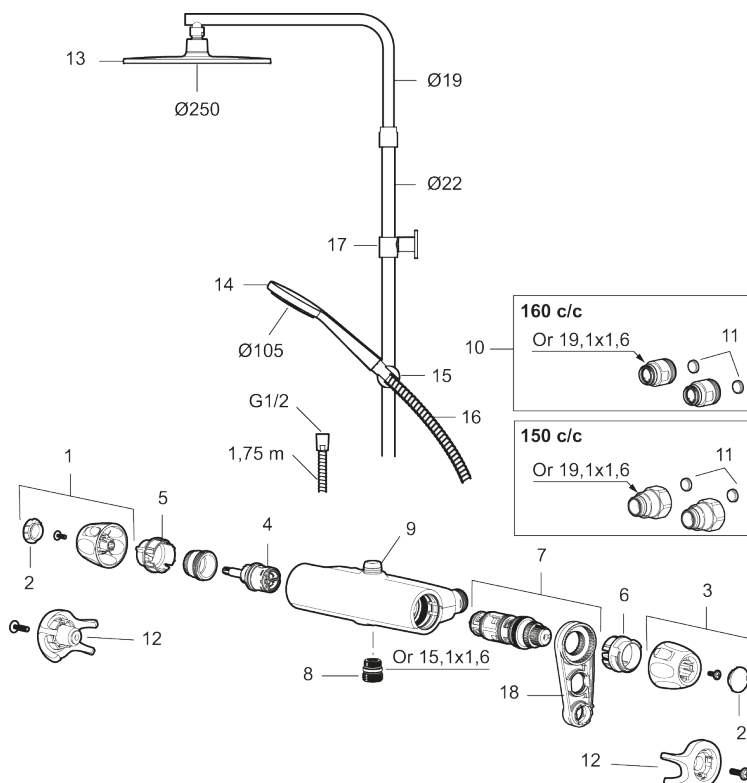

PRODUCT DESCRIPTION

9000XE head shower kit

9000XE head shower kit is a head shower kit in brushed chrome.

The telescopic shower bar allows the wall bracket's height to be adapted to the specific bathroom's ceiling height, as well as to the user's height and/or the preferred distance to the shower head.

Article number: 86831503

Sparepartlist

NO.	FMM NO.	RSK	DESCRIPTION
1	S600083	8218917	On/off handle, complete, krom
1	S600083.75	8218919	On/off handle, complete, brushed chrome
2	S600116	8218920	End cover, chrome
2	S600116.75	8218922	End cover, brushed chrome
3	S600082	8218914	Temperature handle, complete, chrome
3	S600082.75	8218916	Temperature handle, complete, brushed chrome
4	S600020	8441462	Ceramic headwork, with service tool (shower mixer)
4	S600269	8387232	Ceramic headwork, without tool (shower mixer)
5	S600117	8439714	Stop ring, reversible
6	S600087	8439711	Scalding protection ring
7	S600084	8439709	Thermostatic cartridge, complete, incl. service tool