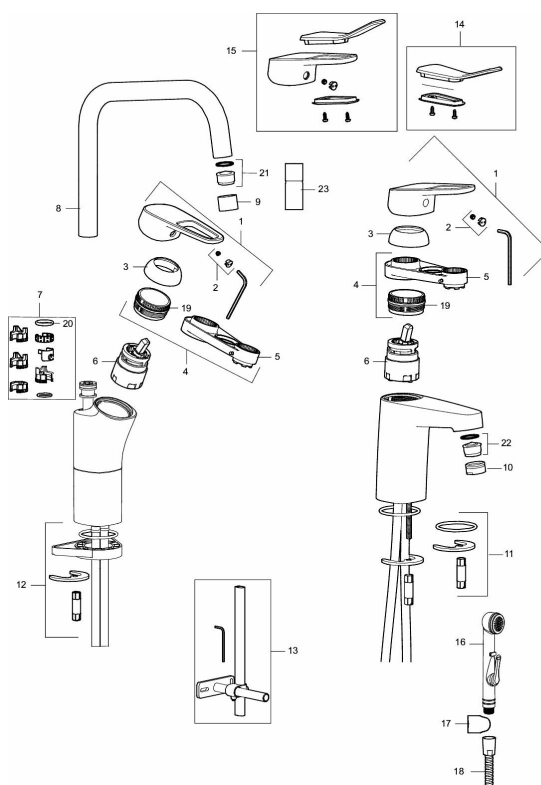

Article number: 83535000 Flow 3 bar: 6.2 l/m

Description: Chrome, connection flat end Ø10 mm

Unique characteristics

Backflow protection unit type **AA**

- With push-down waste
- Cold Start
- Ceramic cartridge with soft closing function
- Adjustable flow control and temperature limiter
- Eco Flow (energy and water saving aerator)
- Soft PEX[®] hoses (stainless steel braided)

PRODUCT DESCRIPTION

SILJAN basin mixer

Soft, curved lines and ultra-shiny surfaces. We have emphasised clean design, simplicity and function, in line with our vision of caring for people and the environment. Strong focus has been placed on design, and specific shapes are used consistently to create a coordinated look. Big or small? Our FM Mattsson Siljan has products for everybody, regardless of their taste or the size of their home. The new Siljan Mini basin mixer is a compact product that packs a punch. Specially designed for small homes, small bathrooms or small hands. The choice is yours. Needless to say, you get the same high quality, just in a smaller size.

Article number: 83535000

Sparepartlist

NO.	FMM NO.	RSK	DESCRIPTION
	44450009	8295353	Accessories (limitation segment, stop screw, allen wrench 3 mm)
1	58501000	8592023	Complete lever, chrome
2	58511000	8592021	Cover lid with colour marking
3	58521000	8592020	Cover sleeve, chrome
4	58530140	8241726	Fastening nipple with service tool
5	S600298	3870203	Service tool
6	59115500	8591947	Ceramic cartridge with service tool, standard (red ring)
6	S600273	8387230	Ceramic cartridge with service tool, cold start (green ring)