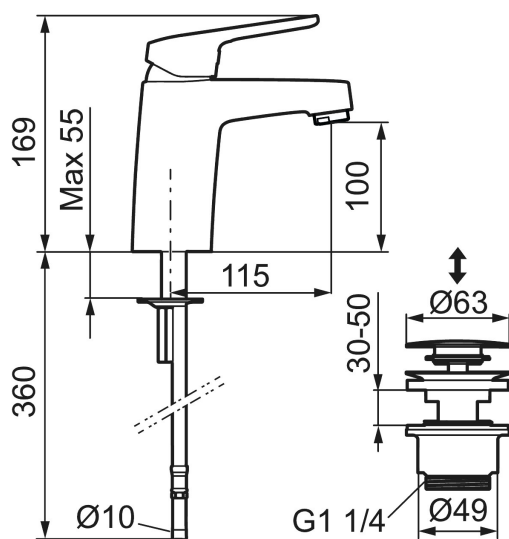

Article number: 83535000 Flow 3 bar: 6.2 l/m

Description: Chrome, connection flat end Ø10 mm

Unique characteristics

Backflow protection unit type **AA**

- With push-down waste
- Cold Start
- Ceramic cartridge with soft closing function
- Adjustable flow control and temperature limiter
- Eco Flow (energy and water saving aerator)
- Soft PEX[®] hoses (stainless steel braided)

PRODUCT DESCRIPTION

SILJAN basin mixer

Soft, curved lines and ultra-shiny surfaces. We have emphasised clean design, simplicity and function, in line with our vision of caring for people and the environment. Strong focus has been placed on design, and specific shapes are used consistently to create a coordinated look. Big or small? Our FM Mattsson Siljan has products for everybody, regardless of their taste or the size of their home. The new Siljan Mini basin mixer is a compact product that packs a punch. Specially designed for small homes, small bathrooms or small hands. The choice is yours. Needless to say, you get the same high quality, just in a smaller size.

Article number: 83535000

Sparepartlist

NO.	FMM NO.	RSK	DESCRIPTION
	44450009	8295353	Accessories (limitation segment, stop screw, allen wrench 3 mm)
1	58501000	8592023	Complete lever, chrome
2	58511000	8592021	Cover lid with colour marking
3	58521000	8592020	Cover sleeve, chrome
4	58530140	8241726	Fastening nipple with service tool
5	S600298	3870203	Service tool
6	59115500	8591947	Ceramic cartridge with service tool, standard (red ring)
6	S600273	8387230	Ceramic cartridge with service tool, cold start (green ring)