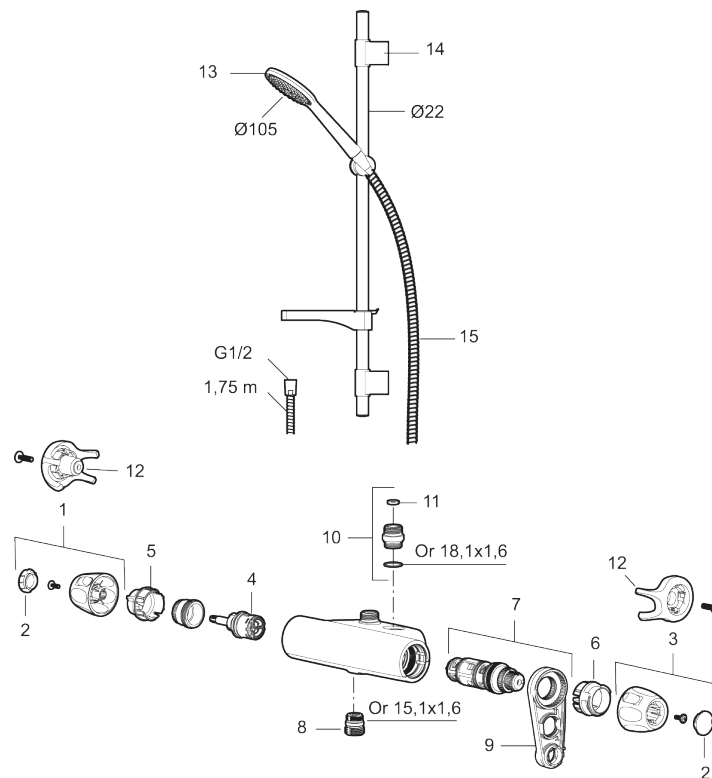

Article number: 86890000 **Flow 3 bar:** 6.9 l/m

Description: Chrome, 40 c/c, pipe connection up

- Note! 40 c/c
- Safety mixer 9000XE and shower set 9000XE
- Shower set has anti lime-scale hand shower, shower bar with slider, soap dish and wall brackets with sealing
- Lead Free material

Unique characteristics

Backflow protection unit type **EB**

PRODUCT DESCRIPTION

9000XE shower kit Vaska

9000XE shower kit is our complete shower kit with a mixer and shower set in chrome. The mixer, combined with the large nozzle, delivers a pleasant shower experience with good pressure and an ample jet range without wasting water. The shower kit is easy to install in all types of bathrooms. The product can be supplemented with a tub spout.

Article number: 86890000

Sparepartlist

NO.	FMM NO.	RSK	DESCRIPTION
1	S600083	8218917	On/off handle, complete, krom
1	S600083.75	8218919	On/off handle, complete, brushed chrome
2	S600116	8218920	End cover, chrome
2	S600116.75	8218922	End cover, brushed chrome
3	S600082	8218914	Temperature handle, complete, chrome
3	S600082.75	8218916	Temperature handle, complete, brushed chrome
4	S600020	8441462	Ceramic headwork, with service tool (shower mixer)
5	S600086	8439710	Stop ring, standard
6	S600087	8439711	Scalding protection ring
7	S600084	8439709	Thermostatic cartridge, complete, incl. service tool

NO.	FMM NO.	RSK	DESCRIPTION
8	S600088	8439712	Nipple M18x1-G1/2 for shower mixer
9	60770000	8591918	Service tool
10	59820800	8591970	Inlet connector
11	38632006	8590311	Filter
12	S600105	8439713	Care-handle, black, 2 pcs
13	S600091	8233001	Hand shower, chrome
13	S600091.75	8233003	Hand shower, brushed chrome
14	S600095	8239500	Wall bracket, chrome
14	S600095.75	8221926	Wall bracket, brushed chrome
15	S600109	8252036	Shower hose, chrome
15	S600109.75	8252038	Shower hose, brushed chrome