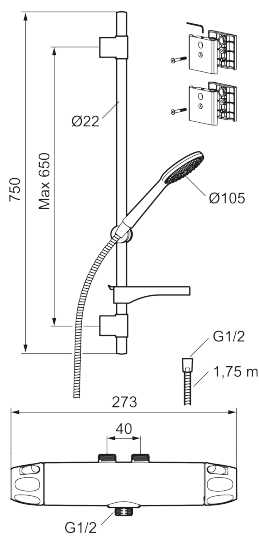

Article number: 86890000 **Flow 3 bar:** 6.9 l/m

Description: Chrome, 40 c/c, pipe connection up

- Note! 40 c/c
- Safety mixer 9000XE and shower set 9000XE
- Shower set has anti lime-scale hand shower, shower bar with slider, soap dish and wall brackets with sealing
- Lead Free material

Unique characteristics

Backflow protection unit type **EB**

PRODUCT DESCRIPTION

9000XE shower kit Vaska

9000XE shower kit is our complete shower kit with a mixer and shower set in chrome. The mixer, combined with the large nozzle, delivers a pleasant shower experience with good pressure and an ample jet range without wasting water. The shower kit is easy to install in all types of bathrooms. The product can be supplemented with a tub spout.

Article number: 86890000

Sparepartlist

NO.	FMM NO.	RSK	DESCRIPTION
1	S600083	8218917	On/off handle, complete, krom
1	S600083.75	8218919	On/off handle, complete, brushed chrome
2	S600116	8218920	End cover, chrome
2	S600116.75	8218922	End cover, brushed chrome
3	S600082	8218914	Temperature handle, complete, chrome
3	S600082.75	8218916	Temperature handle, complete, brushed chrome
4	S600020	8441462	Ceramic headwork, with service tool (shower mixer)
5	S600086	8439710	Stop ring, standard
6	S600087	8439711	Scalding protection ring
7	S600084	8439709	Thermostatic cartridge, complete, incl. service tool

NO.	FMM NO.	RSK	DESCRIPTION
8	S600088	8439712	Nipple M18x1-G1/2 for shower mixer
9	60770000	8591918	Service tool
10	59820800	8591970	Inlet connector
11	38632006	8590311	Filter
12	S600105	8439713	Care-handle, black, 2 pcs
13	S600091	8233001	Hand shower, chrome
13	S600091.75	8233003	Hand shower, brushed chrome
14	S600095	8239500	Wall bracket, chrome
14	S600095.75	8221926	Wall bracket, brushed chrome
15	S600109	8252036	Shower hose, chrome
15	S600109.75	8252038	Shower hose, brushed chrome