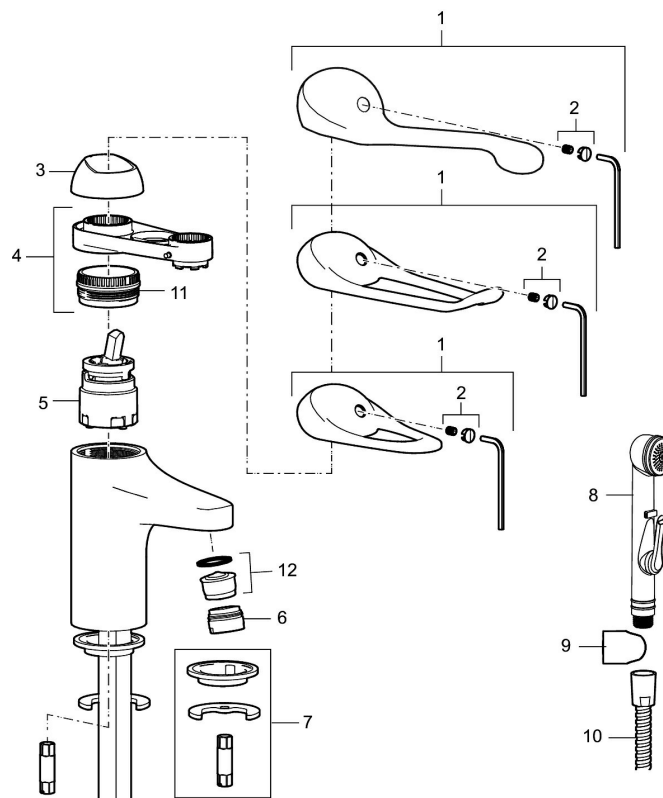

Article number: 80635000 Flow 3 bar: 6.1 l/m

Description: Chrome, connection flat end Ø10 mm

- With push-down waste
- Cold Start
- Ceramic cartridge with soft closing function
- Adjustable flow control and temperature limiter
- Eco Flow (energy and water saving aerator)
- Soft PEX® hoses (stainless steel braided)

## Sparepartlist

NO.	FMM NO.	RSK	DESCRIPTION
1	58500000	8591936	Lever, complete, L=90 mm
1	58501750	8591937	Lever, complete, L=150 mm
1	58501800	8592048	Lever, complete, L=180 mm
2	58510000	8591944	Cover lid with colour marking
3	58520000	8591945	Cover sleeve
4	58530140	8241726	Fastening nipple with service tool
5	59120009	8591949	Ceramic cartridge with service tool, cold start (green ring)
5	59120000	8591769	Ceramic cartridge, cold start (green ring)
5	59126000	8591966	Ceramic cartridge with service tool, Eco Plus (green ring)