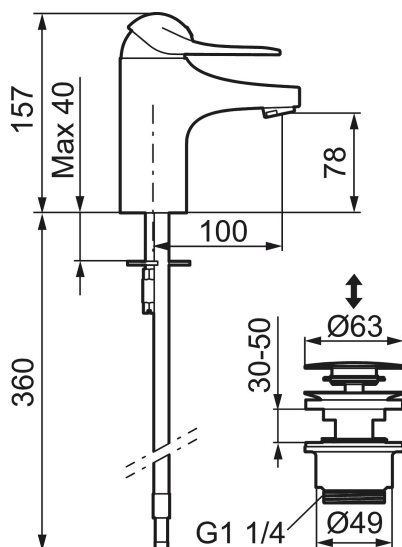

Unique characteristics

Backflow protection unit type