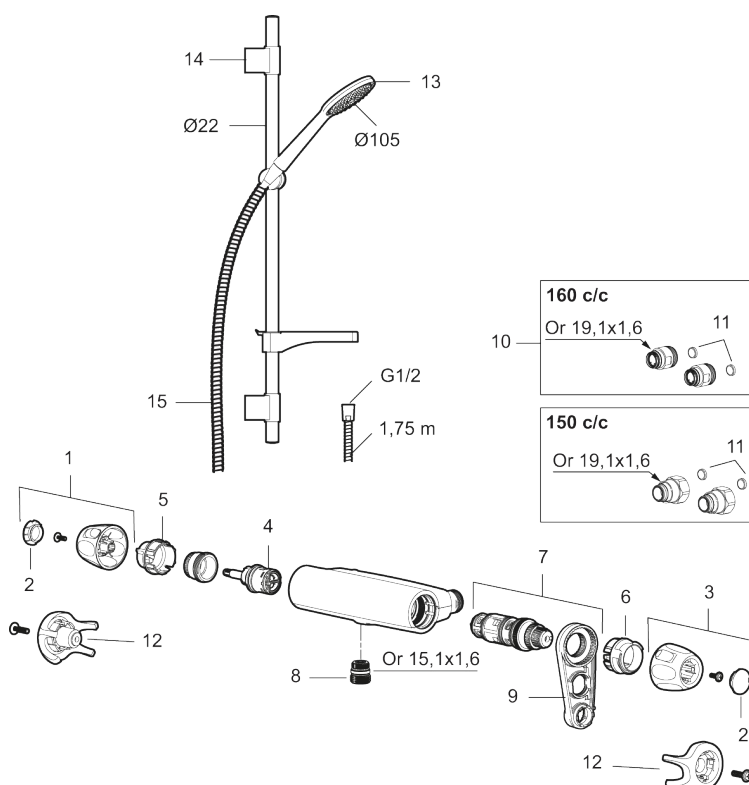

PRODUCT DESCRIPTION

9000XE shower kit

9000XE shower kit is our complete shower kit with a mixer and shower set in brushed chrome. The mixer, combined with the large nozzle, delivers a pleasant shower experience with good pressure and an ample jet range without wasting water. The shower kit is easy to install in all types of bathrooms and can be supplemented with a tub spout. This product is LEED/BREEAM compliant, which means it meets the flow rate requirements applicable to certain new buildings and conversions.

Article number: 86822503

Sparepartlist

NO.	FMM NO.	RSK	DESCRIPTION
1	S600083	8218917	On/off handle, complete, krom
1	S600083.75	8218919	On/off handle, complete, brushed chrome
2	S600116	8218920	End cover, chrome
2	S600116.75	8218922	End cover, brushed chrome
3	S600082	8218914	Temperature handle, complete, chrome
3	S600082.75	8218916	Temperature handle, complete, brushed chrome
4	S600020	8441462	Ceramic headwork, with service tool (shower mixer)
5	S600086	8439710	Stop ring, standard
6	S600087	8439711	Scalding protection ring