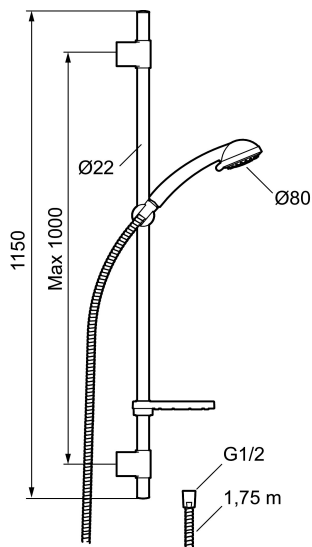

9000E shower set

An optimal fusion of design and function. The FM Mattsson 9000E range ushers in a new generation of mixers/showers that are environmentally engineered down to the last detail. Even in its basic version, the mixer has our unique functions that ensure a constant water temperature and safe, reliable function.

Article number: 94703010

Description: Chrome

- Anti lime-scale hand shower with Eco Flow 7,5 l/min, with 3 shower jet settings
- With transparent soap dish
- Shower bar with slider and flexible upper wall brackets with sealing

Unique characteristics

NO.	FMM NO.	RSK	DESCRIPTION
13	58961000	8221708	Repair kit for diverter
14	59071000	8221706	Cartridge
15	59081000	8221707	Handle
16	58920100	8189019	Extension bar
17	93971000	8189020	Connecting hose
18	58941350		Upper bar
19	58930959	8189001	Lower bar, L=950 mm
20	37800938	8592017	O-ring 7,1 x 1,6, 2 pcs
21	38082000	8221717	Stop screw
22	37801378	8594543	O-ring 12,42 x 1,78, 2 pcs
23	38086000	8439701	Locking screw