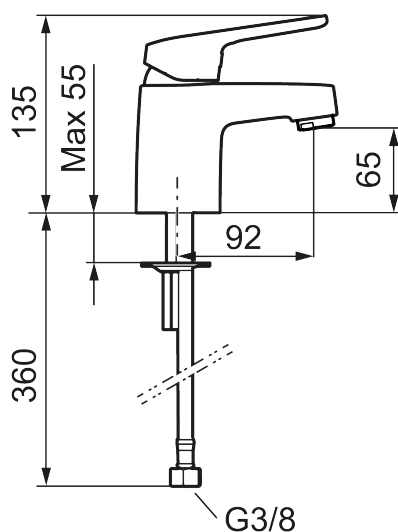

Big or small? Our FM Mattsson Siljan has products for everybody, regardless of their taste or the size of their home.

The new Siljan Mini basin mixer is a compact product that packs a punch. Specially designed for small homes, small bathrooms or small hands. The choice is yours. Needless to say, you get the same high quality, just in a smaller size.

Article number: 83520010 Flow 3 bar: 6.4 l/m

Description: Chrome, connection nut G3/8"

Unique characteristics

Backflow protection unit type 

- Cold Start
- Ceramic cartridge with soft closing function
- Adjustable flow control and temperature limiter
- Eco Flow (energy and water saving aerator)
- Soft PEX[®] hoses (stainless steel braided)
- Small model