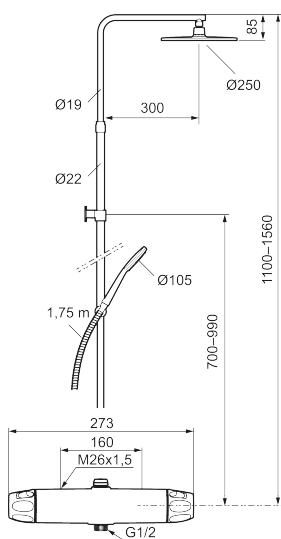

## 9000XE head shower kit

9000XE head shower kit is a head shower kit in chrome. The telescopic shower bar allows the wall bracket's height to be adapted to the specific bathroom's ceiling height, as well as to the user's height and/or the preferred distance to the shower head.

**Article number:** 86830000 **Flow 3 bar:** 7.6 l/m

**Description:** Chrome, 160 c/c

- Note! 160 c/c
- Safety mixer 9000XE and head shower set 9000XE
- With reversible headwork
- Anti lime-scale head- and hand shower
- Shower bar with slider and wall bracket with sealing
- Shower pipe can be shortened if required
- Wall bracket freely adjustable in height, 700–990 from connection and 50–100 mm from wall, 2x20 mm spacers included, with sealing, hidden pipe joint
- Lead Free material

### Unique characteristics

Backflow protection unit type **EB**

NO.	FMM NO.	RSK	DESCRIPTION
10	59800800	8592005	Inlet connectors, 160 c/c
11	38632006	8590311	Filter
12	S600105	8439713	Care-handle, black, 2 pcs
13	S600092	8237548	Shower head, chrome
13	S600092.75	8237550	Shower head, brushed chrome
14	S600091	8233001	Hand shower, chrome
14	S600091.75	8233003	Hand shower, brushed chrome
15	S600093	8239502	Slider, chrome
15	S600093.75	8284780	Slider, brushed chrome
16	S600109	8252036	Shower hose, chrome
16	S600109.75	8252038	Shower hose, brushed chrome
17	S600094	8221921	Wall bracket, chrome
17	S600094.75	8221923	Wall bracket, brushed chrome
18	60770000	8591918	Service tool