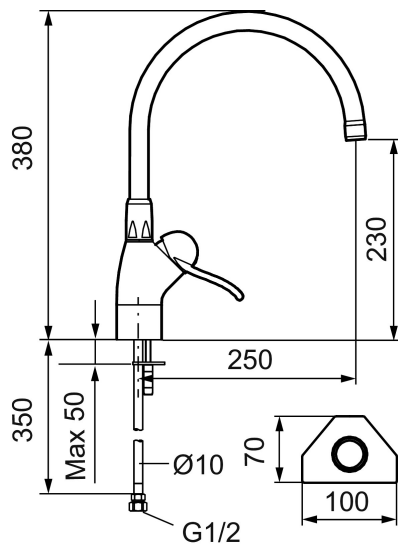

9000 kitchen mixer, stainless steel

Article number: 91518880

Description: Stainless steel, Soft PEX® hoses with G3/8" connecting nut

- Ceramic cartridge with soft closing function
- Adjustable flow control and temperature limiter
- Swivel spout 110°
- Hole diameter Ø28 mm

Unique characteristics

PRODUCT DESCRIPTION

9000 kitchen mixer, stainless steel

Article number: 91518880

Sparepartlist

NO.	FMM NO.	RSK	DESCRIPTION
1	59318880	8591905	Lever, complete, L=110 mm, stainless steel
2	38731006	8591765	Lock screw
3	59320000	8591766	Cover lid with colour marking
4	59338880	8591906	Cover ring, stainless steel
5	59110000	8591770	Ceramic cartridge, not cold start (red ring)
6	29142200	8281524	Housing M22 int.
7	59271000	8591843	Ceramic cartridge for dishwasher
8	59068880	8591910	Knob for dishwasher, stainless steel
9	37802850	8141748	O-ring 42,2x3,0
10	39141000	8186888	Fastening kit, for mixers without on/off valve
11	39142000	8186890	Fastening kit, for mixers with on/off valve
12	29102419	8909483	Aerator insert, 11-15 l/min at 300kPa
13	59392009	8141761	Limitation rings