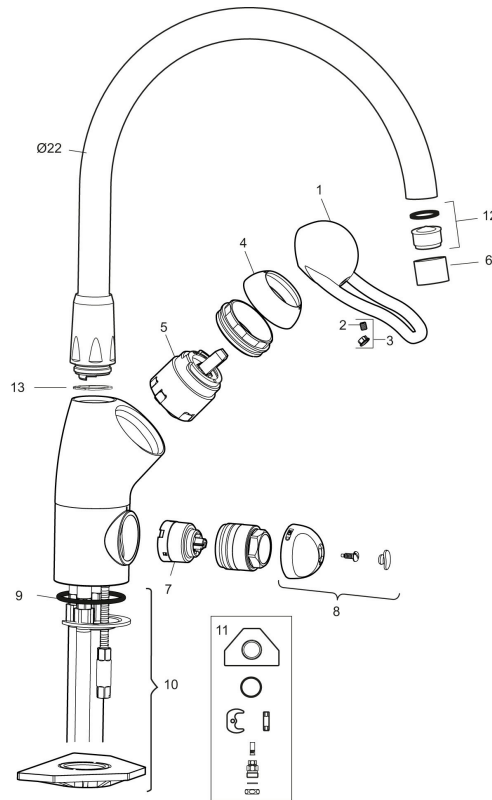

9000 kitchen mixer, stainless steel

Article number: 91518880

Description: Stainless steel, Soft PEX® hoses with G3/8" connecting nut

- Ceramic cartridge with soft closing function
- Adjustable flow control and temperature limiter
- Swivel spout 110°
- Hole diameter Ø28 mm

Unique characteristics

PRODUCT DESCRIPTION

9000 kitchen mixer, stainless steel

Article number: 91518880

Sparepartlist

NO.	FMM NO.	RSK	DESCRIPTION
1	59318880	8591905	Lever, complete, L=110 mm, stainless steel
2	38731006	8591765	Lock screw
3	59320000	8591766	Cover lid with colour marking
4	59338880	8591906	Cover ring, stainless steel
5	59110000	8591770	Ceramic cartridge, not cold start (red ring)
6	29142200	8281524	Housing M22 int.
7	59271000	8591843	Ceramic cartridge for dishwasher
8	59068880	8591910	Knob for dishwasher, stainless steel
9	37802850	8141748	O-ring 42,2x3,0
10	39141000	8186888	Fastening kit, for mixers without on/off valve
11	39142000	8186890	Fastening kit, for mixers with on/off valve
12	29102419	8909483	Aerator insert, 11-15 l/min at 300kPa
13	59392009	8141761	Limitation rings