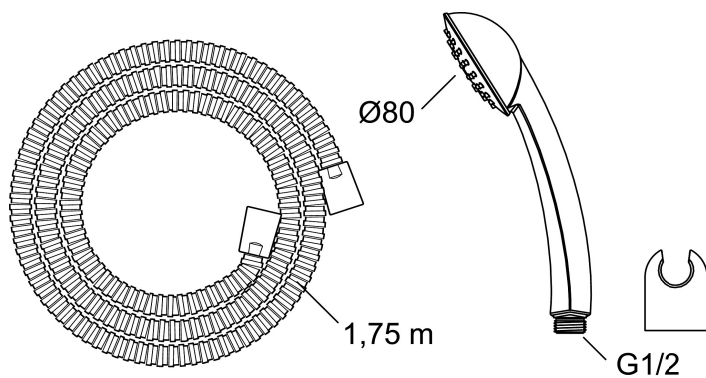

## 9000E shower kit

Article number: 94751759 Flow 3 bar: 9.0 l/m

Description: Chrome

### Uniqe characteristics

- Anti lime-scale hand shower with Eco Flow 9 l/min
- Note! The hose must not be equipped with an on/off device