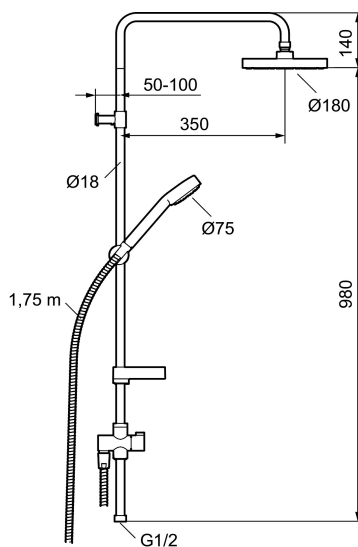

Uniqe characteristics