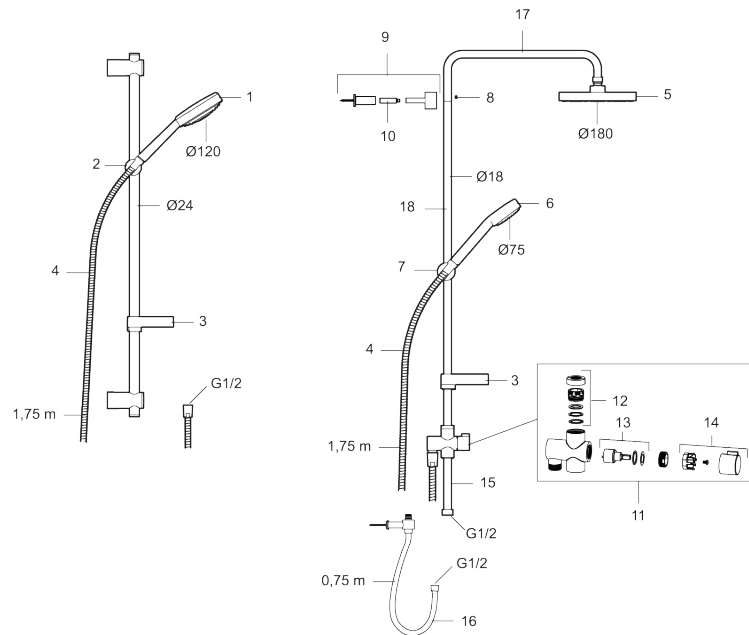

Article number: 93931000

Description: Chrome

- With hand shower and diverter
- Both head and hand shower have Eco Flow 12 l/min
- Anti lime-scale head- and hand shower
- With soap dish
- Adjustable wallbracket with sealing
- Shower pipe can be shortened if required

Uniqe characteristics

PRODUCT DESCRIPTION

EBRO head shower set

Ebro is a combined shower unit in a strict and modern design. It is very popular and the reasons are many. The function is one reason. The design and the pleasant shower experience are others. Ebro comes with both head and hand shower providing many pleasurable moments in the shower.

Article number: 93931000

Sparepartlist

NO.	FMM NO.	RSK	DESCRIPTION
1	93450000	8183702	Hand shower
2	93780000	8185671	Slider
3	94642000	8185687	Soap dish
4	34841750	8181618	Shower hose, chrome
5	93992000	8180647	Shower head
6	94661000	8183679	Hand shower
7	94670000	8185683	Slider
8	38082000	8221717	Stop screw
9	58950000	8180414	Wall bracket
10	27923500	8180415	Extender, 25 mm
11	58903000	8190747	Diverter, complete
12	58961000	8221708	Repair kit for diverter
13	59071000	8221706	Cartridge
14	59081000	8221707	Handle

NO.	FMM NO.	RSK	DESCRIPTION
15	58920100	8189019	Extension bar
15	58920559	8189017	Extension bar, L: 550 mm
16	93971000	8189020	Connecting hose
17	58941350		Upper bar
18	58930959	8189001	Lower bar, L=950 mm