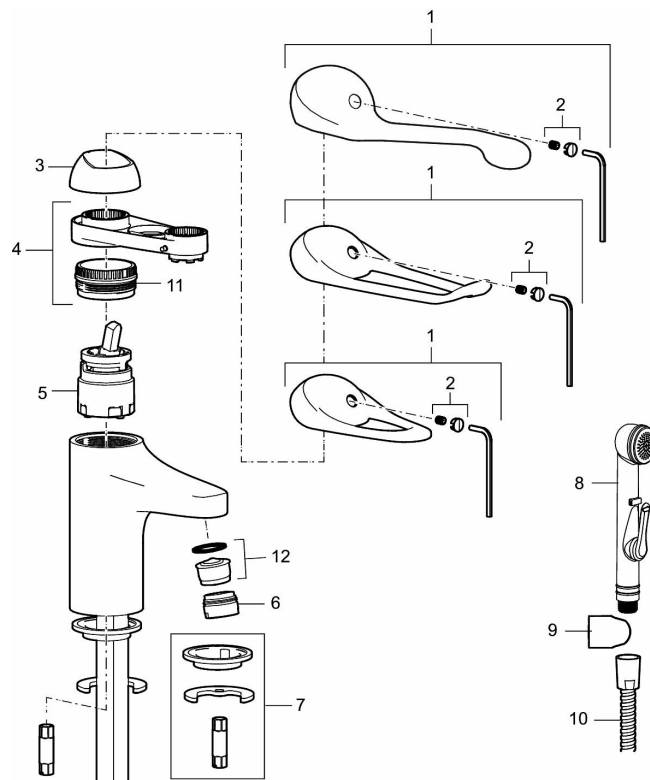

Article number: 80654000

Description: Chrome, connection flat end Ø10 mm

Unique characteristics

- With pop-up waste, in metal
- Cold Start
- Ceramic cartridge with soft closing function
- Adjustable flow control and temperature limiter
- Eco Flow (energy and water saving aerator)
- Soft PEX® hoses (stainless steel braided)
- Lever: 150 mm

Backflow protection unit type **AA**

PRODUCT DESCRIPTION

9000E II care basin mixer

An optimal fusion of design and function. The FM Mattsson 9000E range ushers in a new generation of mixers that are environmentally engineered down to the last detail. The mixer has an extra long lever, providing an easier grip for weak hands. This is just one of the special solutions that make our products ideal for a lifetime of use. In short, FM Mattsson has a mixer design for everybody.

Article number: 80654000

Sparepartlist

NO.	FMM NO.	RSK	DESCRIPTION
1	58500000	8591936	Lever, complete, L=90 mm
1	58501750	8591937	Lever, complete, L=150 mm
1	58501800	8592048	Lever, complete, L=180 mm
2	58510000	8591944	Cover lid with colour marking
3	58520000	8591945	Cover sleeve
4	58530140	8241726	Fastening nipple with service tool
5	S600273	8387230	Ceramic cartridge with service tool, cold start (green ring)
5	59120000	8591769	Ceramic cartridge, cold start (green ring)
5	59126000	8591966	Ceramic cartridge with service tool, Eco Plus (green ring)
5	S600232		Cartridge, Low flow, for LEED mixers

NO.	FMM NO.	RSK	DESCRIPTION
6	29142400	8281526	Housing M24 ext., 13 mm
7	S600160	8387096	Fastening kit, for basin mixer
8	S600206	8233049	Self-closing hand shower, chrome
9	34093000	8186018	Wall bracket, chrome
10	S600207	8236647	Shower hose, L=1,5 m, chrome
11	29390000	8295356	Fastening nipple
12	29102910	8281534	Aerator insert, 5,5–6,5 l/min at 300kPa
12	29102710	8281528	Aerator insert, 9–11 l/min at 300kPa
12	29100500	8281532	Aerator insert, 5 l/min at 200–600 kPa
12	S600072	8281671	Aerator insert, 3 l/min at 200–600 kPa