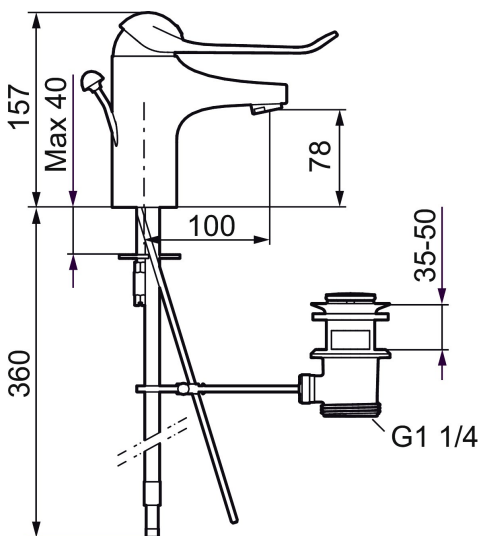

Unique characteristics

- With pop-up waste, in metal
- Cold Start
- Ceramic cartridge with soft closing function
- Adjustable flow control and temperature limiter
- Eco Flow (energy and water saving aerator)
- Soft PEX® hoses (stainless steel braided)
- Lever: 150 mm

Backflow protection unit type **AA**