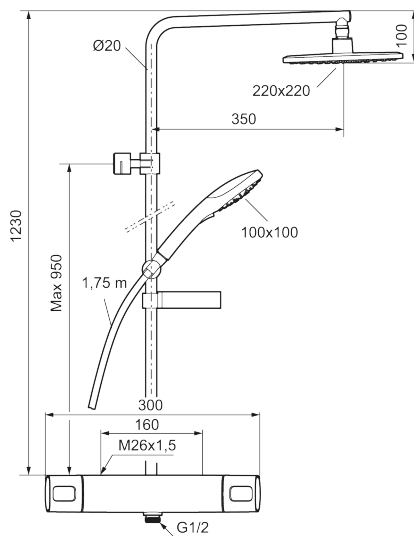

SILJAN head shower kit

Our new FM Mattsson Siljan collection combines design with eco-friendly and energy-saving functions without compromising on comfort. The Siljan shower range includes a wide selection of overhead shower and hand shower sets. The showers can be combined with a Siljan thermostatic shower or bath mixer. Or make things simple by choosing one of our smart all-in-one overhead or hand shower sets.

Article number: 83830000 **Flow 3 bar:** 10.7 l/m

Description: Chrome, 160 c/c

- Safety mixer Siljan and head shower set Siljan
- With reversible headwork
- Anti lime-scale head- and hand shower
- Eco Flow, hand shower 7,5 l/min and head shower 11 l/min
- Shower bar with slider, soap dish and wall bracket with sealing
- Shower pipe can be shortened if required
- Flexible wall bracket ± 5 mm in height and 50–100 mm from wall, 2x18 mm spacers included, with sealing, hidden pipe joint