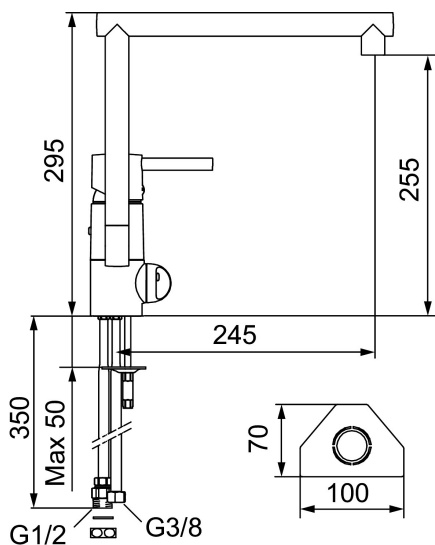

GARDA IV kitchen mixer

Garda is a range of mixers with a clean, minimalist design. A Garda mixer enhances the overall interior of modern kitchens, and has our unique technical features including a soft-close mechanism and a ceramic seal. The spout is replaceable, so you can easily vary the mixer's appearance according to your preference. The choice is yours.

Article number: 96310010 Flow 3 bar: 8.1 l/m

Description: Chrome, Soft PEX® hoses with G3/8" connecting nut

Uniqe characteristics

Backflow protection unit type

- Ceramic cartridge with soft closing function
- Adjustable flow control and temperature limiter
- Eco Flow (energy and water saving aerator)
- Swivel spout 110°
- With dish washer valve, switchable between cold and hot water. Pre-set on cold water
- Hole diameter Ø32-35 mm