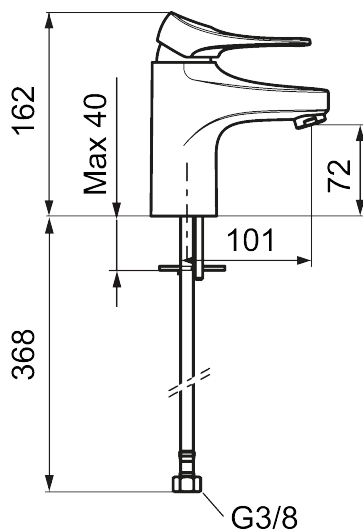

Unique characteristics

Backflow protection unit type **AA**