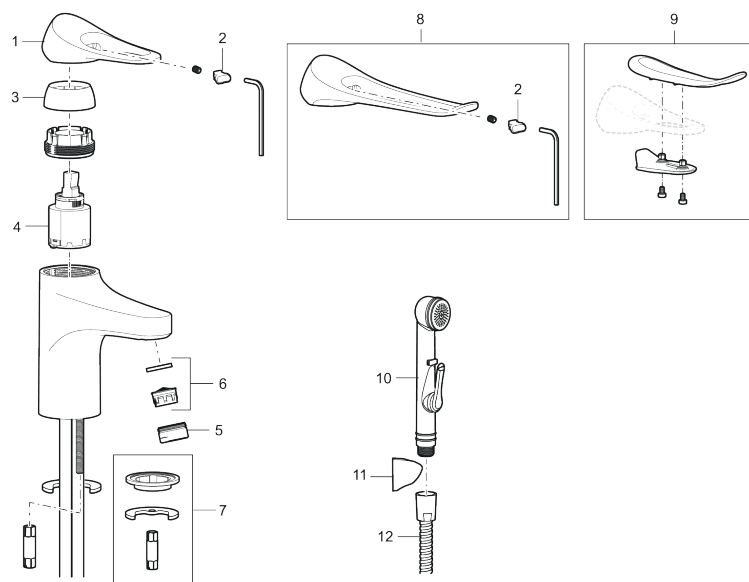

Description: Brushed chrome

- Cold Start
- Ceramic cartridge with soft closing function
- Adjustable flow control and temperature limiter
- Eco Flow (energy and water saving aerator)
- Soft PEX® hoses with 3/8" connecting nut (stainless steel braided)
- Lead Free material
- Hole diameter Ø34-37 mm

Unique characteristics

Backflow protection unit type **AA**

PRODUCT DESCRIPTION

9000XE basin mixer

9000XE basin mixer is a basin mixer in brushed chrome. Its classic design and water-saving function make it a natural choice for the bathroom.

Article number: 86500013

Sparepartlist

NO.	FMM NO.	RSK	DESCRIPTION
1	S600096	8387022	Lever, complete, chrome
1	S600096.75	8387024	Lever, complete, Brushed chrome
2	S600097	8387025	Cover lid with colour marking
3	S600101	8387029	Cover sleeve, chrome
3	S600101.75	8387031	Cover sleeve, brushed chrome
4	S600100	8387028	Ceramic cartridge with tool, for kitchen mixer (LEED) and basin mixer
4	S600099	8387027	Ceramic cartridge, without tool, for kitchen mixer (LEED) and basin mixer
4	S600178	8387036	Ceramic cartridge with tools
4	S600272	8387234	Ceramic cartridge, without tool
5	S600156	8280014	Housing M24 ext., 13 mm, chrome
5	S600156.75	8280015	Housing M24 ext., 13 mm, brushed chrome
6	S600072	8281671	Aerator insert, 3 l/min at 200–600 kPa
6	S600226	8280024	Aerator insert, 1,7 l/min at 200–600 kPa
7	S600160	8387096	Fastening kit, for basin mixer
8	S600175	8387083	Care-lever, complete
9	S600106	8397001	Care-kit
10	S600206	8233049	Self-closing hand shower, chrome

NO.	FMM NO.	RSK	DESCRIPTION
11	S600208	8239743	Wall bracket, chrome
12	S600152	8236561	High-pressure shower hose, L=1,5 m, chrome