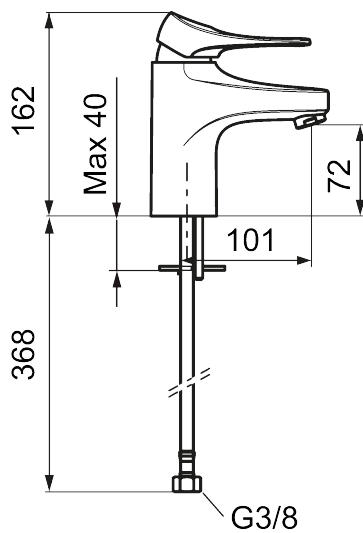

Unique characteristics

Backflow protection unit type