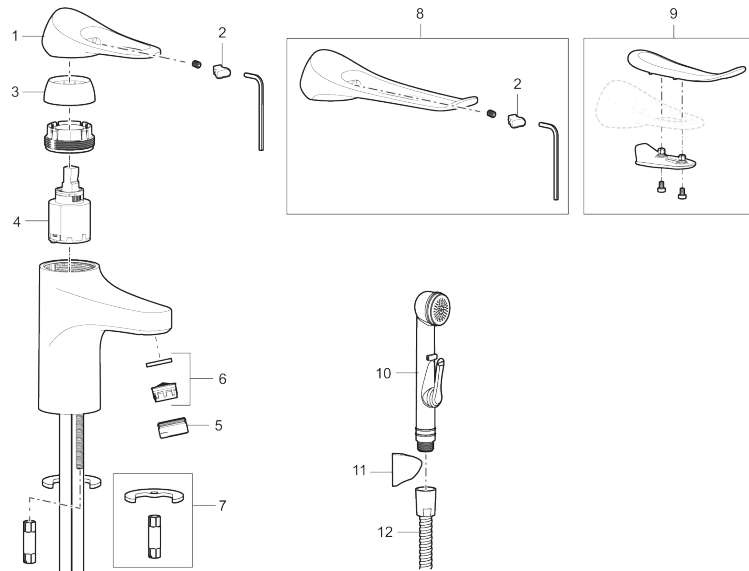

## 9000XE basin mixer

9000XE basin mixer is a basin mixer in brushed chrome. Its classic design and water-saving function make it a natural choice for the bathroom.

**Article number:** 86500013 **Flow 3 bar:** 4.5 l/m

**Description:** Brushed chrome

- Cold Start
- Ceramic cartridge with soft closing function
- Adjustable flow control and temperature limiter
- Eco Flow (energy and water saving aerator)
- Soft PEX® hoses with 3/8" connecting nut (stainless steel braided)
- Lead Free material
- Hole diameter Ø34-37 mm

## PRODUCT DESCRIPTION

### 9000XE basin mixer

9000XE basin mixer is a basin mixer in brushed chrome. Its classic design and water-saving function make it a natural choice for the bathroom.

Article number: 86500013