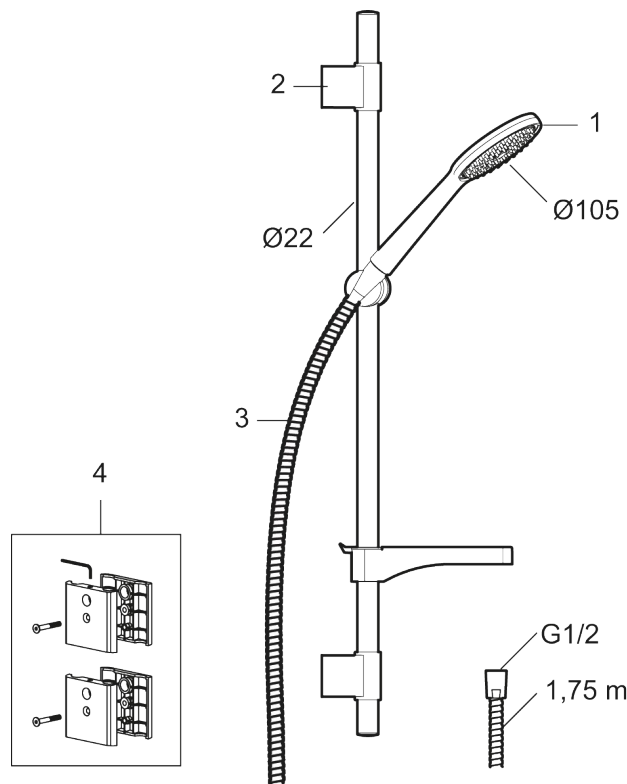

9000XE shower kit Vaska

9000XE shower set is a shower set in brushed chrome with a metal hose and adjustable wall brackets. The mixer, combined with the large nozzle, delivers a pleasant shower experience with good pressure and an ample jet range without wasting water. The shower set is easy to install in all types of bathrooms and comes with extra wall brackets for fitting to an inlet tube.

Article number: 86710003 **Flow 3 bar:** 6.9 l/m

Description: Brushed chrome, for mounting on 40 c/c pipes

Unique characteristics

- Model "Vaska"
- Shower bar with bracket for mounting on 40 c/c pipes
- Anti lime-scale hand shower
- With soap dish
- Lead Free material

PRODUCT DESCRIPTION

9000XE shower kit Vaska

9000XE shower set is a shower set in brushed chrome with a metal hose and adjustable wall brackets. The mixer, combined with the large nozzle, delivers a pleasant shower experience with good pressure and an ample jet range without wasting water. The shower set is easy to install in all types of bathrooms and comes with extra wall brackets for fitting to an inlet tube.

Article number: 86710003

Sparepartlist

NO.	FMM NO.	RSK	DESCRIPTION
1	S600091	8233001	Hand shower, chrome
1	S600091.75	8233003	Hand shower, brushed chrome
2	S600095	8239500	Wall bracket, chrome
2	S600095.75	8221926	Wall bracket, brushed chrome
3	S600109	8252036	Shower hose, chrome
3	S600109.75	8252038	Shower hose, brushed chrome
4	S600307	8239706	Wall bracket Vaska, for shower set