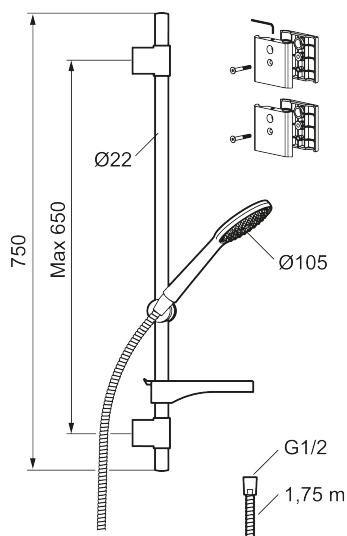

9000XE shower kit Vaska

9000XE shower set is a shower set in brushed chrome with a metal hose and adjustable wall brackets. The mixer, combined with the large nozzle, delivers a pleasant shower experience with good pressure and an ample jet range without wasting water. The shower set is easy to install in all types of bathrooms and comes with extra wall brackets for fitting to an inlet tube.

Article number: 86710003 **Flow 3 bar:** 6.9 l/m

Description: Brushed chrome, for mounting on 40 c/c pipes

Unique characteristics

- Model "Vaska"
- Shower bar with bracket for mounting on 40 c/c pipes
- Anti lime-scale hand shower
- With soap dish
- Lead Free material

PRODUCT DESCRIPTION

9000XE shower kit Vaska

9000XE shower set is a shower set in brushed chrome with a metal hose and adjustable wall brackets. The mixer, combined with the large nozzle, delivers a pleasant shower experience with good pressure and an ample jet range without wasting water. The shower set is easy to install in all types of bathrooms and comes with extra wall brackets for fitting to an inlet tube.

Article number: 86710003

Sparepartlist

NO.	FMM NO.	RSK	DESCRIPTION
1	S600091	8233001	Hand shower, chrome
1	S600091.75	8233003	Hand shower, brushed chrome
2	S600095	8239500	Wall bracket, chrome
2	S600095.75	8221926	Wall bracket, brushed chrome
3	S600109	8252036	Shower hose, chrome
3	S600109.75	8252038	Shower hose, brushed chrome
4	S600307	8239706	Wall bracket Vaska, for shower set