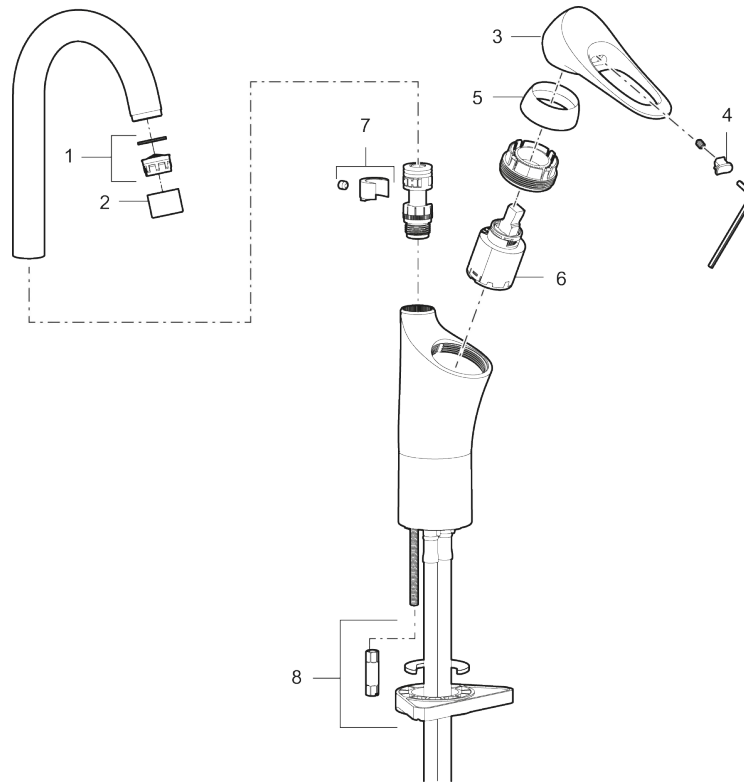

9000XE wash trough mixer

9000XE wash trough mixer is a mixer in chrome with a tall spout – suitable for fitting on wash troughs, e.g. in schools, changing rooms and workshops.

Article number: 86180010 **Flow 3 bar:** 6.0 l/m

Description: Chrome

- Cold Start
- Ceramic cartridge with soft closing function
- Adjustable flow control and temperature limiter
- Fixed spout, or 360°
- Soft PEX® hoses with 3/8" connecting nut (stainless steel braided)
- Lead Free material
- Hole diameter Ø33,5–37 mm

Unique characteristics

Backflow protection unit type **AA**

PRODUCT DESCRIPTION

9000XE wash trough mixer

9000XE wash trough mixer is a mixer in chrome with a tall spout – suitable for fitting on wash troughs, e.g. in schools, changing rooms and workshops.

Article number: 86180010

Sparepartlist

NO.	FMM NO.	RSK	DESCRIPTION
1	29102910	8281534	Aerator insert, 5,5–6,5 l/min at 300kPa
2	S600155	8280012	Housing M22 int., chrome
3	S600096	8387022	Lever, complete, chrome
4	S600097	8387025	Cover lid with colour marking
5	S600101	8387029	Cover sleeve, chrome
6	S600098	8387026	Ceramic cartridge with tool, for kitchen mixers
6	S600209	8387039	Ceramic cartridge, without tool, for kitchen mixers
7	S600140	8387023	Stop screw with limitation segment, for fixed spout
8	S600159	8387097	Fastening kit, for kitchen mixer