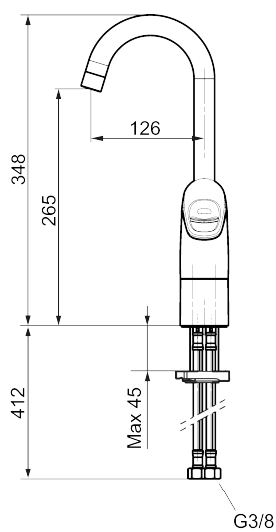

9000XE wash trough mixer

9000XE wash trough mixer is a mixer in chrome with a tall spout – suitable for fitting on wash troughs, e.g. in schools, changing rooms and workshops.

Article number: 86180010 **Flow 3 bar:** 6.0 l/m

Description: Chrome

- Cold Start
- Ceramic cartridge with soft closing function
- Adjustable flow control and temperature limiter
- Fixed spout, or 360°
- Soft PEX® hoses with 3/8" connecting nut (stainless steel braided)
- Lead Free material
- Hole diameter Ø33,5–37 mm

Unique characteristics

Backflow protection unit type **AA**

PRODUCT DESCRIPTION

9000XE wash trough mixer

9000XE wash trough mixer is a mixer in chrome with a tall spout – suitable for fitting on wash troughs, e.g. in schools, changing rooms and workshops.

Article number: 86180010

Sparepartlist

NO.	FMM NO.	RSK	DESCRIPTION
1	29102910	8281534	Aerator insert, 5,5–6,5 l/min at 300kPa
2	S600155	8280012	Housing M22 int., chrome
3	S600096	8387022	Lever, complete, chrome
4	S600097	8387025	Cover lid with colour marking
5	S600101	8387029	Cover sleeve, chrome
6	S600098	8387026	Ceramic cartridge with tool, for kitchen mixers
6	S600209	8387039	Ceramic cartridge, without tool, for kitchen mixers
7	S600140	8387023	Stop screw with limitation segment, for fixed spout
8	S600159	8387097	Fastening kit, for kitchen mixer