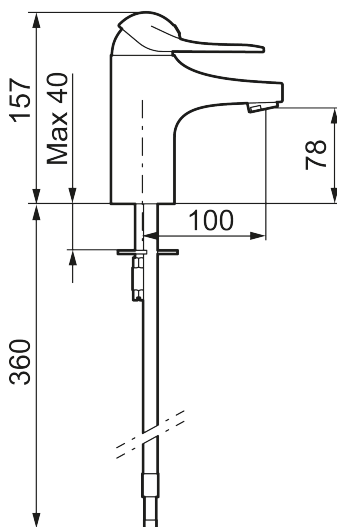

Unique characteristics

- Cold Start
- Ceramic cartridge with soft closing function
- Adjustable flow control and temperature limiter
- Eco Flow (energy and water saving aerator)
- Soft PEX® hoses (stainless steel braided)

Backflow protection unit type **AA**