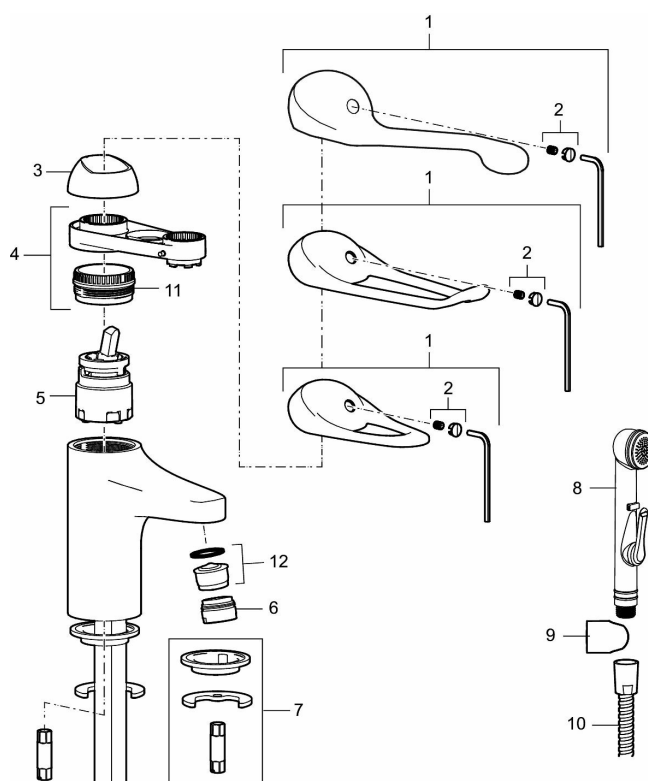

Article number: 80607000 **Flow 3 bar:** 4.7 l/m

Description: Chrome, constant flow 5 l/min at 200–600 kPa, connection flat end Ø10 mm

Unique characteristics

- Cold Start
- Ceramic cartridge with soft closing function
- Adjustable flow control and temperature limiter
- Eco Flow (energy and water saving aerator)
- Soft PEX[®] hoses (stainless steel braided)

Backflow protection unit type **AA**

PRODUCT DESCRIPTION

9000E basin mixer

An optimal fusion of design and function. The FM Mattsson 9000E range ushers in a new generation of mixers that are environmentally engineered down to the last detail. The mixer brings beauty and technical perfection to your bathroom. Even in its basic version, the mixer has unique functions that save energy without compromising on comfort.

Article number: 80607000

Sparepartlist

NO.	FMM NO.	RSK	DESCRIPTION
1	58500000	8591936	Lever, complete, L=90 mm
1	58501750	8591937	Lever, complete, L=150 mm
1	58501800	8592048	Lever, complete, L=180 mm
2	58510000	8591944	Cover lid with colour marking
3	58520000	8591945	Cover sleeve
4	58530140	8241726	Fastening nipple with service tool
5	S600273	8387230	Ceramic cartridge with service tool, cold start (green ring)
5	59120000	8591769	Ceramic cartridge, cold start (green ring)
5	59126000	8591966	Ceramic cartridge with service tool, Eco Plus (green ring)
5	S600232		Cartridge, Low flow, for LEED mixers

NO.	FMM NO.	RSK	DESCRIPTION
6	29142400	8281526	Housing M24 ext., 13 mm
7	S600160	8387096	Fastening kit, for basin mixer
8	S600206	8233049	Self-closing hand shower, chrome
9	34093000	8186018	Wall bracket, chrome
10	S600207	8236647	Shower hose, L=1,5 m, chrome
11	29390000	8295356	Fastening nipple
12	29102910	8281534	Aerator insert, 5,5–6,5 l/min at 300kPa
12	29102710	8281528	Aerator insert, 9–11 l/min at 300kPa
12	29100500	8281532	Aerator insert, 5 l/min at 200–600 kPa
12	S600072	8281671	Aerator insert, 3 l/min at 200–600 kPa