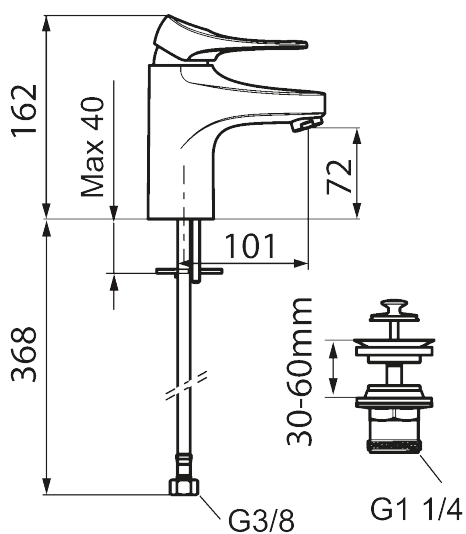

Unique characteristics

Backflow protection unit type **AA**