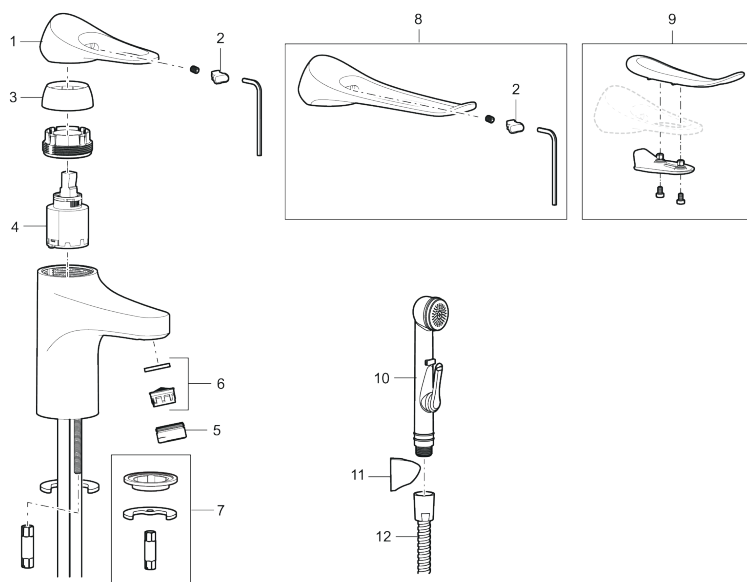

Description: Chrome

- With captive waste, lower part in plastic
- Cold Start
- Ceramic cartridge with soft closing function
- Adjustable flow control and temperature limiter
- Eco Flow (energy and water saving aerator)
- Soft PEX® hoses with 3/8" connecting nut (stainless steel braided)
- Lead Free material
- Hole diameter Ø34-37 mm

Unique characteristics

Backflow protection unit type **AA**

PRODUCT DESCRIPTION

9000XE basin mixer

9000XE basin mixer is a basin mixer in chrome. Its classic design and water-saving function make it a natural choice for the bathroom. The product comes with a captive waste.

Article number: 86530010

Sparepartlist

| NO. | FMM NO. | RSK | DESCRIPTION |
|-----|------------|---------|---|
| 1 | S600096 | 8387022 | Lever, complete, chrome |
| 1 | S600096.75 | 8387024 | Lever, complete, Brushed chrome |
| 2 | S600097 | 8387025 | Cover lid with colour marking |
| 3 | S600101 | 8387029 | Cover sleeve, chrome |
| 3 | S600101.75 | 8387031 | Cover sleeve, brushed chrome |
| 4 | S600100 | 8387028 | Ceramic cartridge with tool, for kitchen mixer (LEED) and basin mixer |
| 4 | S600099 | 8387027 | Ceramic cartridge, without tool, for kitchen mixer (LEED) and basin mixer |
| 4 | S600178 | 8387036 | Ceramic cartridge with tools |
| 4 | S600272 | 8387234 | Ceramic cartridge, without tool |
| 5 | S600156 | 8280014 | Housing M24 ext., 13 mm, chrome |
| 5 | S600156.75 | 8280015 | Housing M24 ext., 13 mm, brushed chrome |
| 6 | S600072 | 8281671 | Aerator insert, 3 l/min at 200–600 kPa |
| 6 | S600226 | 8280024 | Aerator insert, 1,7 l/min at 200–600 kPa |
| 7 | S600160 | 8387096 | Fastening kit, for basin mixer |
| 8 | S600175 | 8387083 | Care-lever, complete |
| 9 | S600106 | 8397001 | Care-kit |
| 10 | S600206 | 8233049 | Self-closing hand shower, chrome |