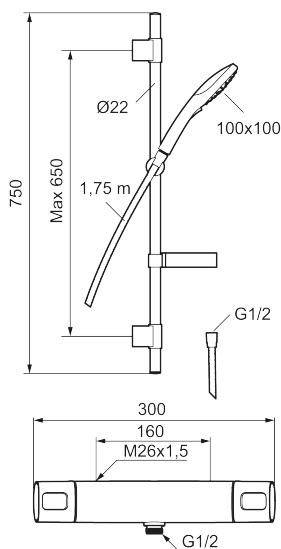

Article number: 83820000 **Flow 3 bar:** 7.5 l/m

Description: Chrome, 160 c/c

Uniqe characteristics

Backflow protection unit type 

- Constant flow 7,5 l/min at 200–600 kPa
- Safety mixer art.no. 8380-0000 and shower set art.no. 8370-3900
- Shower set has anti lime-scale hand shower, shower bar with slider, soap dish and wall brackets with sealing

NO.	FMM NO.	RSK	DESCRIPTION
1	35480009	8592029	On/off handle, complete
2	39031500	8592052	End cover
3	35980009	8585850	Ceramic on/off headwork, reversible
4	38680009	8591701	Filter kit incl. o-rings and service tool
5	59800800	8592005	Inlet connectors, 160 c/c
5	59810800	8592006	Inlet connectors 150 c/c (left-handed thread)
6	38601009	8591609	Thermostatic cartridge, complete, incl. service tool
7	35480109	8592033	Temperature handle, complete
8	39710800	8591967	Nipple M18x1-G1/2 for shower mixer
9	39754000	8591969	Nipple M18x1 with o-ring for bath mixer
10	83990000	8154079	Swivel spout with integrated diverter
11	38086000	8439701	Locking screw
12	29142400	8281526	Housing M24 ext., 13 mm
13	35976209	8592039	Care-handle, black, 2 pcs
14	38523000	8592058	Scalding protection ring