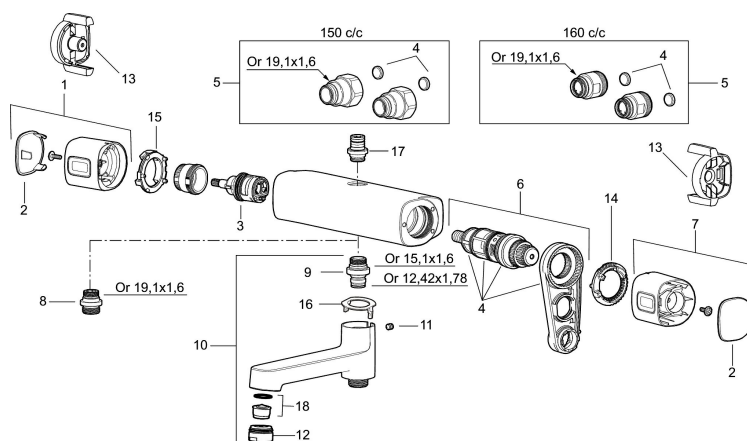

PRODUCT DESCRIPTION

SILJAN shower kit

Our new FM Mattsson Siljan collection combines design with eco-friendly and energy-saving functions without compromising on comfort. The Siljan shower range includes a wide selection of overhead shower and hand shower sets.

The showers can be combined with a Siljan thermostatic shower or bath mixer. Or make things simple by choosing one of our smart all-in-one overhead or hand shower sets.

Article number: 83820000

Sparepartlist

NO.	FMM NO.	RSK	DESCRIPTION
1	35480009	8592029	On/off handle, complete
2	39031500	8592052	End cover
3	35980009	8585850	Ceramic on/off headwork, reversible
4	38680009	8591701	Filter kit incl. o-rings and service tool
5	59800800	8592005	Inlet connectors, 160 c/c
5	59810800	8592006	Inlet connectors 150 c/c (left-handed thread)
6	38601009	8591609	Thermostatic cartridge, complete, incl. service tool
7	35480109	8592033	Temperature handle, complete
8	39710800	8591967	Nipple M18x1-G1/2 for shower mixer
9	39754000	8591969	Nipple M18x1 with o-ring for bath mixer
10	83990000	8154079	Swivel spout with integrated diverter
11	38086000	8439701	Locking screw
12	29142400	8281526	Housing M24 ext., 13 mm
13	35976209	8592039	Care-handle, black, 2 pcs
14	38523000	8592058	Scalding protection ring