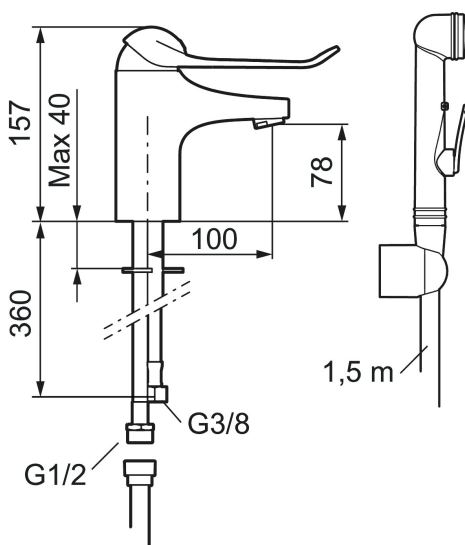

**Article number:** 80674010

**Description:** Chrome, connection nut G3/8"

### Uniqe characteristics

Backflow protection unit type 

- With self-closing hand shower, wall bracket and hose
- Cold Start
- Ceramic cartridge with soft closing function
- Adjustable flow control and temperature limiter
- Eco Flow (energy and water saving aerator)
- Soft PEX® hoses (stainless steel braided)
- Lever: 150 mm

Article number: 80674010

## Sparepartlist

NO.	FMM NO.	RSK	DESCRIPTION
1	58500000	8591936	Lever, complete, L=90 mm
1	58501750	8591937	Lever, complete, L=150 mm
1	58501800	8592048	Lever, complete, L=180 mm
2	58510000	8591944	Cover lid with colour marking
3	58520000	8591945	Cover sleeve
4	58530140	8241726	Fastening nipple with service tool
5	59120009	8591949	Ceramic cartridge with service tool, cold start (green ring)
5	59120000	8591769	Ceramic cartridge, cold start (green ring)
5	59126000	8591966	Ceramic cartridge with service tool, Eco Plus (green ring)