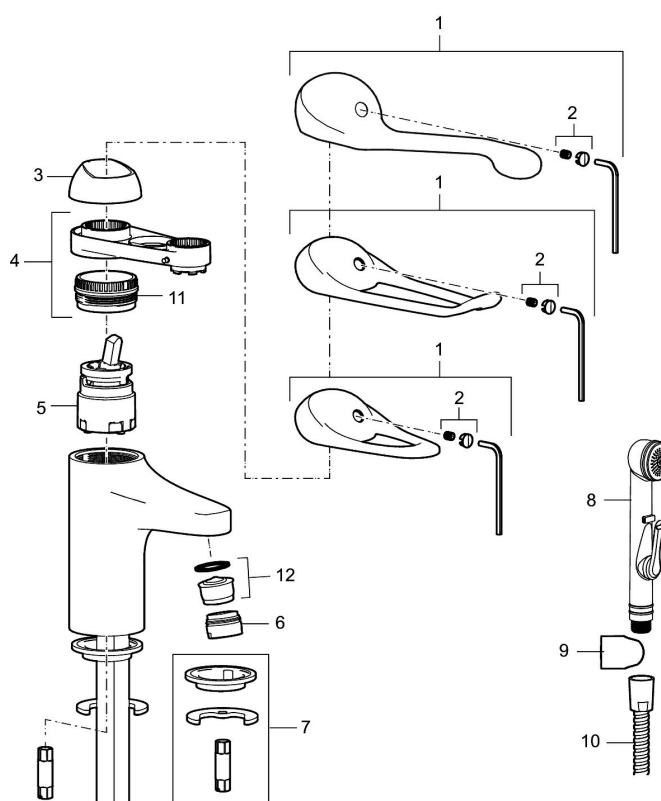

**Article number:** 80674010

**Description:** Chrome, connection nut G3/8"

### Uniqe characteristics

Backflow protection unit type 

- With self-closing hand shower, wall bracket and hose
- Cold Start
- Ceramic cartridge with soft closing function
- Adjustable flow control and temperature limiter
- Eco Flow (energy and water saving aerator)
- Soft PEX® hoses (stainless steel braided)
- Lever: 150 mm

## Sparepartlist

NO.	FMM NO.	RSK	DESCRIPTION
1	58500000	8591936	Lever, complete, L=90 mm
1	58501750	8591937	Lever, complete, L=150 mm
1	58501800	8592048	Lever, complete, L=180 mm
2	58510000	8591944	Cover lid with colour marking
3	58520000	8591945	Cover sleeve
4	58530140	8241726	Fastening nipple with service tool
5	59120009	8591949	Ceramic cartridge with service tool, cold start (green ring)
5	59120000	8591769	Ceramic cartridge, cold start (green ring)
5	59126000	8591966	Ceramic cartridge with service tool, Eco Plus (green ring)