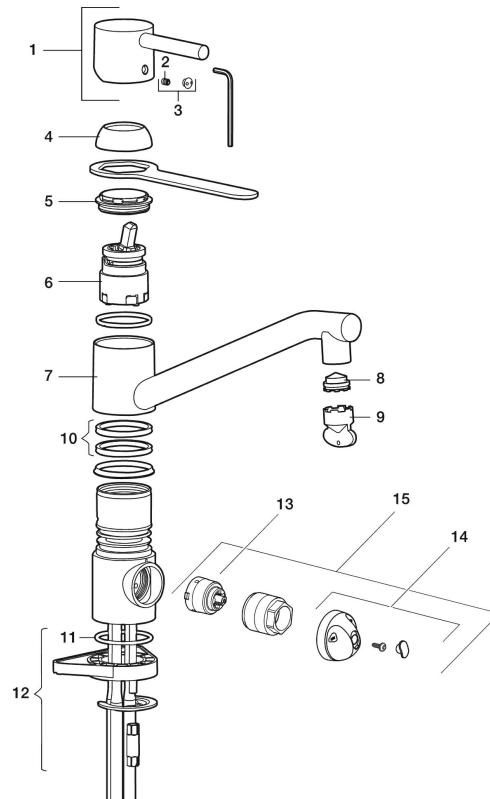

Article number: 96410010

Description: Chrome, Soft PEX® hoses with G3/8" connecting nut

Uniqe characteristics

Backflow protection unit type 

- Ceramic cartridge with soft closing function
- Adjustable flow control and temperature limiter
- Eco Flow (energy and water saving aerator)
- Swivel spout 110°
- With dish washer valve, switchable between cold and hot water. Pre-set on cold water
- Hole diameter Ø32-35 mm

Article number: 96410010

Sparepartlist

NO.	FMM NO.	RSK	DESCRIPTION
1	59400000	8591864	Lever, complete, L=95 mm
2	38731006	8591765	Lock screw
3	59410000	8591863	Cover lid with colour marking
4	59330000	8591829	Cover ring, chrome
5	38051000	8241719	Fastening nipple,chrome
6	59110009	8591755	Ceramic cartridge, not cold start (red ring), retail packed
7	59705000	8154081	Spout, Garda low spout
8	59752200	8242199	Aerator M21,5 ext., 7-9 l/min at 300 kPa
9	60841000	8591891	Key for aerator M21,5 x 1
10	37204029	8593089	Sealing rings, 2 pcs

NO.	FMM NO.	RSK	DESCRIPTION
11	37802850	8141748	O-ring 42,2x3,0
12	39141000	8186888	Fastening kit, for mixers without on/off valve
12	39142000	8186890	Fastening kit, for mixers with on/off valve
13	59271000	8591843	Ceramic cartridge for dishwasher
14	59060000	8591876	Knob for dishwasher, chrome
15	59050000	8591875	On/off valve for dishwasher, complete, chrome