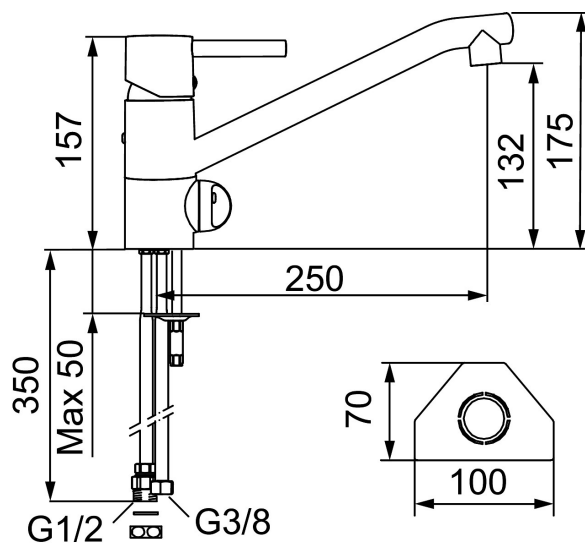

GARDA kitchen mixer

Garda is a range of mixers with a clean, minimalist design. A Garda mixer enhances the overall interior of modern kitchens, and has our unique technical features including a soft-close mechanism and a ceramic seal. The spout is replaceable, so you can easily vary the mixer's appearance according to your preference. The choice is yours.

Article number: 96410010

Description: Chrome, Soft PEX® hoses with G3/8" connecting nut

Uniqe characteristics

Backflow protection unit type 

- Ceramic cartridge with soft closing function
- Adjustable flow control and temperature limiter
- Eco Flow (energy and water saving aerator)
- Swivel spout 110°
- With dish washer valve, switchable between cold and hot water. Pre-set on cold water
- Hole diameter Ø32-35 mm

Article number: 96410010

Sparepartlist

NO.	FMM NO.	RSK	DESCRIPTION
1	59400000	8591864	Lever, complete, L=95 mm
2	38731006	8591765	Lock screw
3	59410000	8591863	Cover lid with colour marking
4	59330000	8591829	Cover ring, chrome
5	38051000	8241719	Fastening nipple,chrome
6	59110009	8591755	Ceramic cartridge, not cold start (red ring), retail packed
7	59705000	8154081	Spout, Garda low spout
8	59752200	8242199	Aerator M21,5 ext., 7-9 l/min at 300 kPa
9	60841000	8591891	Key for aerator M21,5 x 1
10	37204029	8593089	Sealing rings, 2 pcs

NO.	FMM NO.	RSK	DESCRIPTION
11	37802850	8141748	O-ring 42,2x3,0
12	39141000	8186888	Fastening kit, for mixers without on/off valve
12	39142000	8186890	Fastening kit, for mixers with on/off valve
13	59271000	8591843	Ceramic cartridge for dishwasher
14	59060000	8591876	Knob for dishwasher, chrome
15	59050000	8591875	On/off valve for dishwasher, complete, chrome