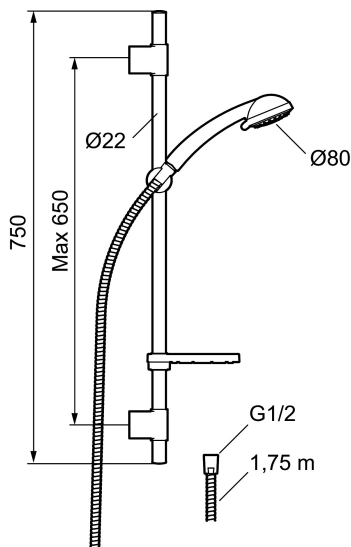

Uniqe characteristics