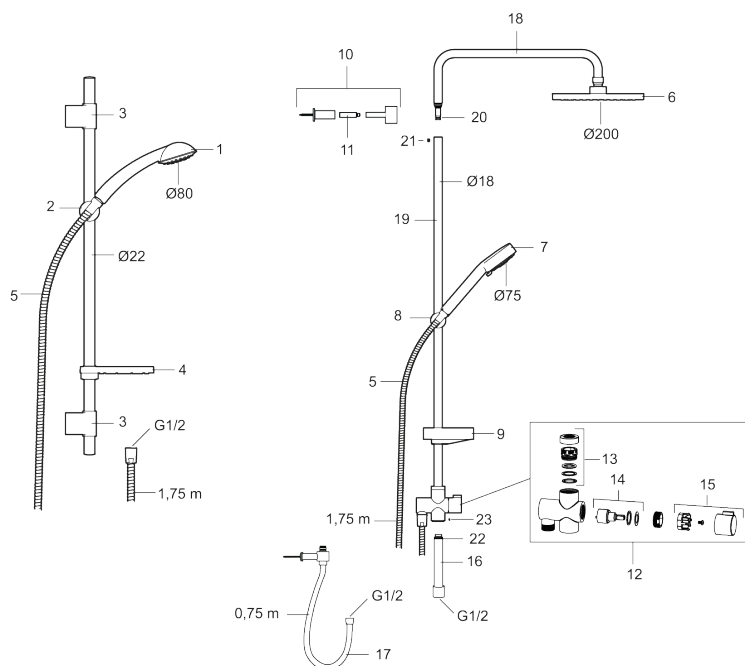

Article number: 94703000

Description: Chrome

- Anti lime-scale hand shower with Eco Flow 7,5 l/min, with 3 shower jet settings
- With transparent soap dish
- Shower bar with slider and flexible upper wall brackets with sealing

Uniqe characteristics

PRODUCT DESCRIPTION

9000E shower set

An optimal fusion of design and function. The FM Mattsson 9000E range ushers in a new generation of mixers/showers that are environmentally engineered down to the last detail. Even in its basic version, the mixer has our unique functions that ensure a constant water temperature and safe, reliable function.

Article number: 94703000

Sparepartlist

NO.	FMM NO.	RSK	DESCRIPTION
1	94750900	8199210	Hand shower
1	94753900	8199211	Hand shower, 3 shower jet settings
2	94780000	8185685	Slider
3	83710000	8186586	Wall bracket, 2 pcs
4	94790000	8185648	Soap dish, transparent
5	34841750	8181618	Shower hose, chrome
6	93991000	8180619	Shower head
7	93840900	8199217	Hand shower
8	94671000	8183708	Slider
9	93441000	8185649	Soap dish
10	58950000	8180414	Wall bracket
11	27923500	8180415	Extender, 25 mm
12	58903000	8190747	Diverter, complete

NO.	FMM NO.	RSK	DESCRIPTION
13	58961000	8221708	Repair kit for diverter
14	59071000	8221706	Cartridge
15	59081000	8221707	Handle
16	58920100	8189019	Extension bar
17	93971000	8189020	Connecting hose
18	58941350		Upper bar
19	58930959	8189001	Lower bar, L=950 mm
20	37800938	8592017	O-ring 7,1 x 1,6, 2 pcs
21	38082000	8221717	Stop screw
22	37801378	8594543	O-ring 12,42 x 1,78, 2 pcs
23	38086000	8439701	Locking screw