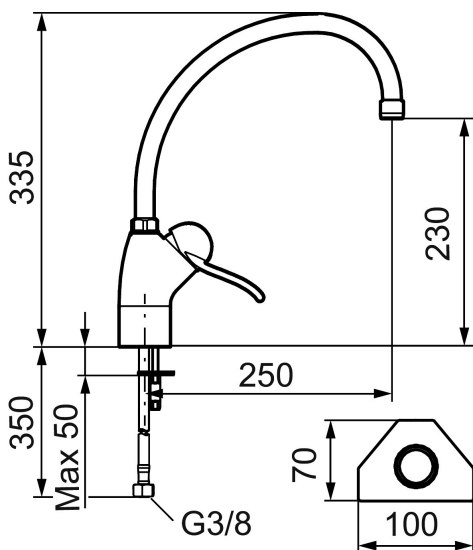

## 9000 kitchen mixer

The FM Mattsson 9000 kitchen mixer has a harmonious, classic design. Standard features include a hot water lock, adjustable flow control, a soft-close mechanism and a ceramic seal. These features eliminate the risk of scalding, and protect the pipes by preventing water hammering. With its popular, user-friendly design, this has been Sweden's best selling mixer for many years.

**Article number:** 91100010 **Flow 3 bar:** 14.0 l/m

**Description:** Chrome, Soft PEX® hoses with G3/8" connecting nut

### Unique characteristics

- Ceramic cartridge with soft closing function
- Adjustable flow control and temperature limiter
- Swivel spout 110°
- Hole diameter Ø28 mm

Backflow protection unit type

## Sparepartlist

NO.	FMM NO.	RSK	DESCRIPTION
	37023000	8328831	Gasket kit, for Ø19 mm spout
	37022200	8328834	Gasket kit, for Ø22 mm spout
1	59310000	8591763	Lever, complete, L=110 mm, chrome
1	59311450	8591827	Lever, complete, L=145 mm, chrome
1	59351900	8591832	Lever, complete, L=190 mm, chrome (not loop handle)
1	59352900	8591833	Lever, complete, L=290 mm, chrome (not loop handle)
2	38731006	8591765	Lock screw
3	59320000	8591766	Cover lid with colour marking
4	59330000	8591829	Cover ring, chrome
5	38050002	8242233	Fastening nipple
6	59110000	8591770	Ceramic cartridge, not cold start (red ring)