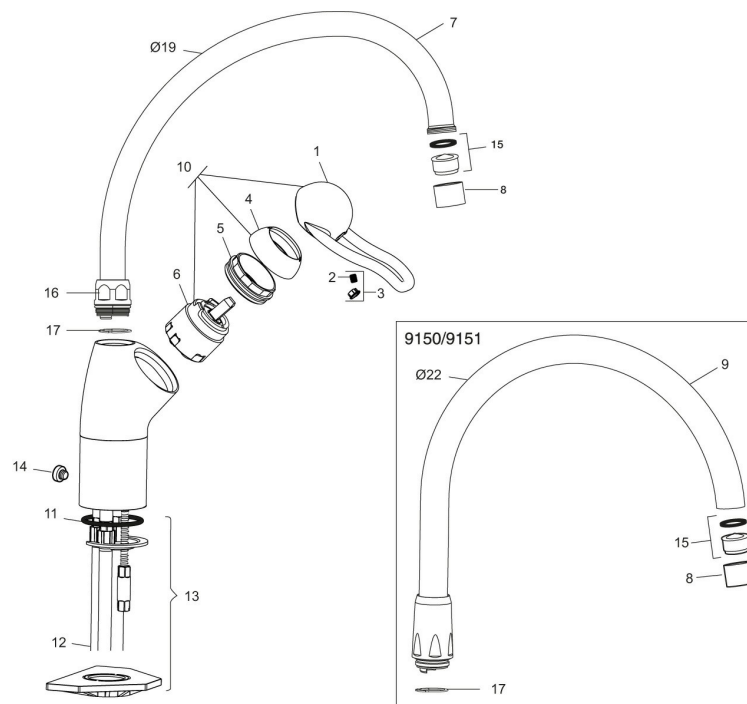

**Article number:** 91100010 **Flow 3 bar:** 14.0 l/m

**Description:** Chrome, Soft PEX® hoses with G3/8" connecting nut

### Unique characteristics

- Ceramic cartridge with soft closing function
- Adjustable flow control and temperature limiter
- Swivel spout 110°
- Hole diameter Ø28 mm

Backflow protection unit type

## Sparepartlist

NO.	FMM NO.	RSK	DESCRIPTION
	37023000	8328831	Gasket kit, for Ø19 mm spout
	37022200	8328834	Gasket kit, for Ø22 mm spout
1	59310000	8591763	Lever, complete, L=110 mm, chrome
1	59311450	8591827	Lever, complete, L=145 mm, chrome
1	59351900	8591832	Lever, complete, L=190 mm, chrome (not loop handle)
1	59352900	8591833	Lever, complete, L=290 mm, chrome (not loop handle)
2	38731006	8591765	Lock screw
3	59320000	8591766	Cover lid with colour marking
4	59330000	8591829	Cover ring, chrome
5	38050002	8242233	Fastening nipple
6	59110000	8591770	Ceramic cartridge, not cold start (red ring)

NO.	FMM NO.	RSK	DESCRIPTION
6	59120000	8591769	Ceramic cartridge, cold start (green ring)
7	38170000	8154016	Spout, chrome
8	29142200	8281524	Housing M22 int.
9	59200000	8154050	Spout Ø22, chrome
10	59303000	8591821	Soft closing headwork, complete, with lever 110 mm, chrome
11	37802850	8141748	O-ring 42,2x3,0
12	39101500	8591858	Connection pipes, CU 10x392, raw brass (for mixers without on/off valve)
13	39141000	8186888	Fastening kit, for mixers without on/off valve
14	38740100	8295344	Plug M10x1
15	29102419	8909483	Aerator insert, 11-15 l/min at 300kPa
16	38871000	8154308	Sleeve nipple, chrome
17	59392009	8141761	Limitation rings