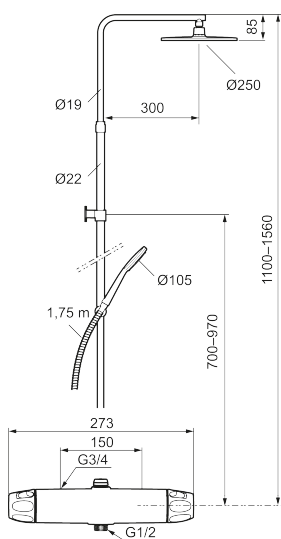

## 9000XE head shower kit

9000XE head shower kit is a head shower kit in chrome. The telescopic shower bar allows the wall bracket's height to be adapted to the specific bathroom's ceiling height, as well as to the user's height and/or the preferred distance to the shower head.

**Article number:** 86831500 **Flow 3 bar:** 7.6 l/m

**Description:** Chrome, 150 c/c

### Unique characteristics

Backflow protection unit type **EB**

- Safety mixer 9000XE and head shower set 9000XE
- With reversible headwork
- Anti lime-scale head- and hand shower
- Shower bar with slider and wall bracket with sealing
- Shower pipe can be shortened if required
- Wall bracket freely adjustable in height, 700–970 from connection and 50–100 mm from wall, 2x20 mm spacers included, with sealing, hidden pipe joint
- Lead Free material