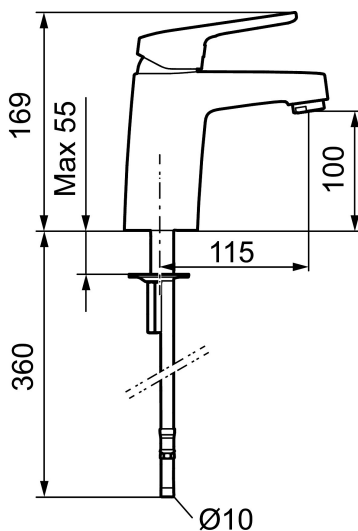

- Cold Start
- Ceramic cartridge with soft closing function
- Adjustable flow control and temperature limiter
- Eco (energy and water saving constant flow aerator)
- Soft PEX® hoses (stainless steel braided)