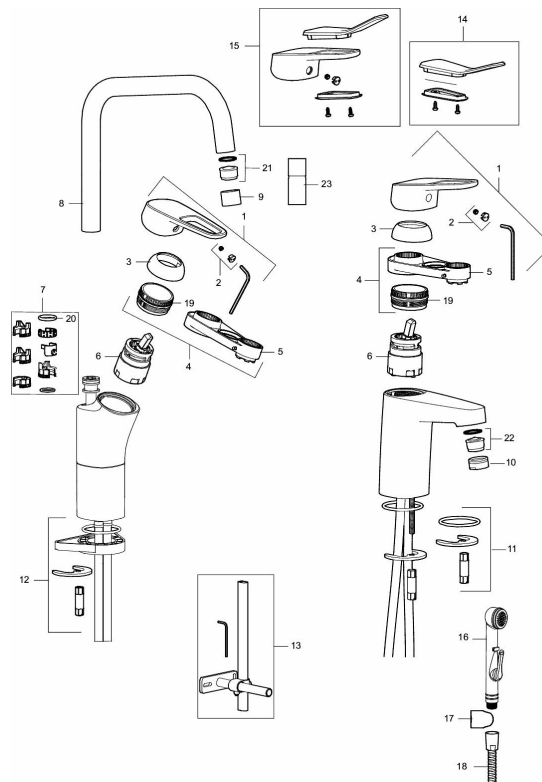

**Article number:** 83507300 **Flow 3 bar:** 3.0 l/m

**Description:** Chrome, constant flow at 200–600 kPa, LEED/BREEAM compliant, connection flat end Ø10 mm

### Sparepartlist

NO.	FMM NO.	RSK	DESCRIPTION
	44450009	8295353	Accessories (limitation segment, stop screw, allen wrench 3 mm)
1	58501000	8592023	Complete lever, chrome
2	58511000	8592021	Cover lid with colour marking
3	58521000	8592020	Cover sleeve, chrome
4	58530140	8241726	Fastening nipple with service tool
5	S600298	3870203	Service tool
6	59115500	8591947	Ceramic cartridge with service tool, standard (red ring)
6	S600273	8387230	Ceramic cartridge with service tool, cold start (green ring)