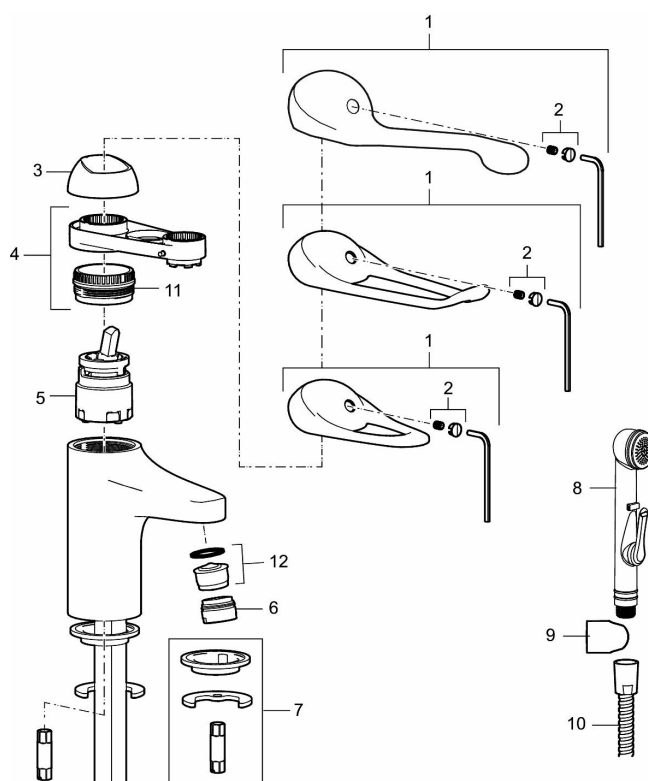

Article number: 80630010 **Flow 3 bar:** 6.0 l/m

Description: Chrome, connection nut G3/8"

Unique characteristics

- With captive waste, lower part in plastic
- Cold Start
- Ceramic cartridge with soft closing function
- Adjustable flow control and temperature limiter
- Eco Flow (energy and water saving aerator)
- Soft PEX® hoses (stainless steel braided)

Backflow protection unit type 

PRODUCT DESCRIPTION

9000E basin mixer

An optimal fusion of design and function. The FM Mattsson 9000E range ushers in a new generation of mixers that are environmentally engineered down to the last detail. The mixer brings beauty and technical perfection to your bathroom. Even in its basic version, the mixer has unique functions that save energy without compromising on comfort.

Article number: 80630010

Sparepartlist

NO.	FMM NO.	RSK	DESCRIPTION
1	58500000	8591936	Lever, complete, L=90 mm
1	58501750	8591937	Lever, complete, L=150 mm
1	58501800	8592048	Lever, complete, L=180 mm
2	58510000	8591944	Cover lid with colour marking
3	58520000	8591945	Cover sleeve
4	58530140	8241726	Fastening nipple with service tool
5	S600273	8387230	Ceramic cartridge with service tool, cold start (green ring)
5	59120000	8591769	Ceramic cartridge, cold start (green ring)
5	59126000	8591966	Ceramic cartridge with service tool, Eco Plus (green ring)
5	S600232		Cartridge, Low flow, for LEED mixers

NO.	FMM NO.	RSK	DESCRIPTION
6	29142400	8281526	Housing M24 ext., 13 mm
7	S600160	8387096	Fastening kit, for basin mixer
8	S600206	8233049	Self-closing hand shower, chrome
9	34093000	8186018	Wall bracket, chrome
10	S600207	8236647	Shower hose, L=1,5 m, chrome
11	29390000	8295356	Fastening nipple
12	29102910	8281534	Aerator insert, 5,5–6,5 l/min at 300kPa
12	29102710	8281528	Aerator insert, 9–11 l/min at 300kPa
12	29100500	8281532	Aerator insert, 5 l/min at 200–600 kPa
12	S600072	8281671	Aerator insert, 3 l/min at 200–600 kPa