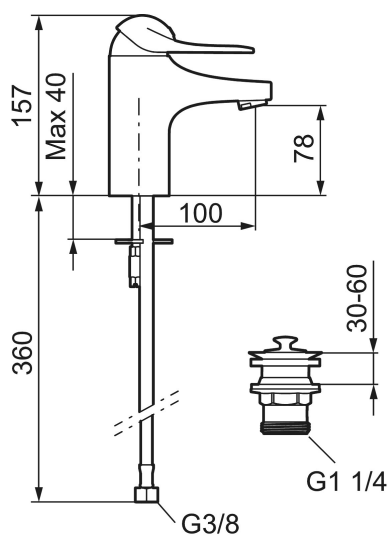

Unique characteristics

- With captive waste, lower part in plastic
- Cold Start
- Ceramic cartridge with soft closing function
- Adjustable flow control and temperature limiter
- Eco Flow (energy and water saving aerator)
- Soft PEX® hoses (stainless steel braided)

Backflow protection unit type