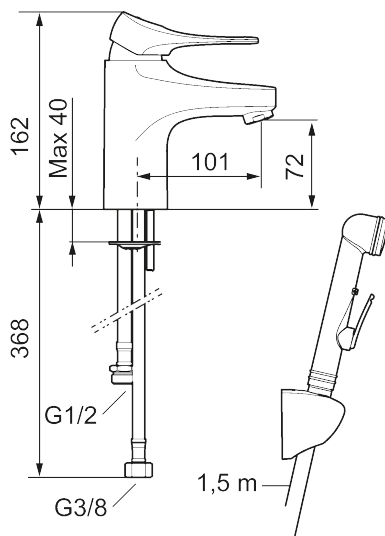

9000XE basin mixer

9000XE basin mixer is a basin mixer in chrome. Its classic design and water-saving function make it a natural choice for the bathroom. This product comes with a self-closing hand shower on the side and a 1.5 m metal hose.

Article number: 86570010 **Flow 3 bar:** 4.5 l/m

Description: Chrome

Unique characteristics

- With self-closing hand shower, wall bracket and hose
- Cold Start
- Ceramic cartridge with soft closing function
- Adjustable flow control and temperature limiter
- Eco Flow (energy and water saving aerator)
- Soft PEX[®] hoses with 3/8" connecting nut (stainless steel braided)
- Lead Free material
- Hole diameter Ø34-37 mm

Backflow protection unit type **EB**

PRODUCT DESCRIPTION

9000XE basin mixer

9000XE basin mixer is a basin mixer in chrome. Its classic design and water-saving function make it a natural choice for the bathroom. This product comes with a self-closing hand shower on the side and a 1.5 m metal hose.

NO.	FMM NO.	RSK	DESCRIPTION
10	S600206	8233049	Self-closing hand shower, chrome
11	S600157	8239542	Wall bracket, chrome
11	S600157.75	8239544	Wall bracket, børstet krom
12	S600152	8236561	High-pressure shower hose, L=1,5 m, chrome