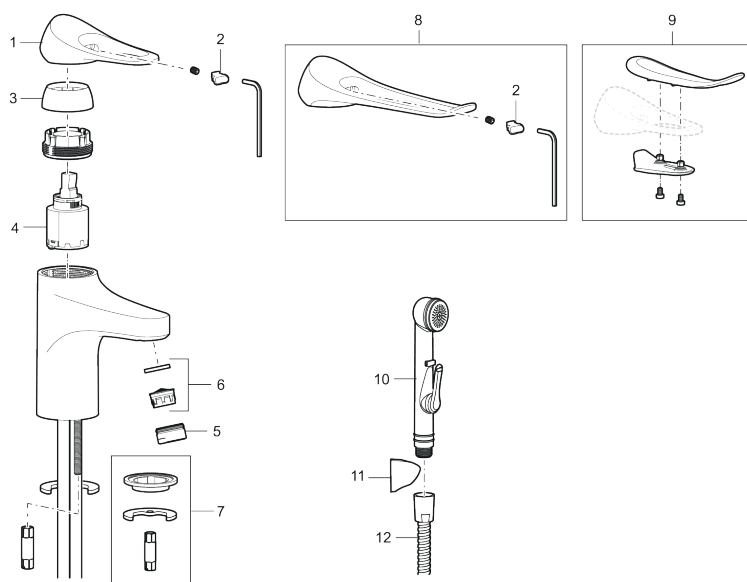

9000XE basin mixer

9000XE basin mixer is a basin mixer in chrome. Its classic design and water-saving function make it a natural choice for the bathroom. This product comes with a self-closing hand shower on the side and a 1.5 m metal hose.

Article number: 86570010 **Flow 3 bar:** 4.5 l/m

Description: Chrome

Unique characteristics

- With self-closing hand shower, wall bracket and hose
- Cold Start
- Ceramic cartridge with soft closing function
- Adjustable flow control and temperature limiter
- Eco Flow (energy and water saving aerator)
- Soft PEX[®] hoses with 3/8" connecting nut (stainless steel braided)
- Lead Free material
- Hole diameter Ø34-37 mm

Backflow protection unit type **EB**

PRODUCT DESCRIPTION

9000XE basin mixer

9000XE basin mixer is a basin mixer in chrome. Its classic design and water-saving function make it a natural choice for the bathroom. This product comes with a self-closing hand shower on the side and a 1.5 m metal hose.

Article number: 86570010

Sparepartlist

NO.	FMM NO.	RSK	DESCRIPTION
1	S600096	8387022	Lever, complete, chrome
1	S600096.75	8387024	Lever, complete, Brushed chrome
2	S600097	8387025	Cover lid with colour marking
3	S600101	8387029	Cover sleeve, chrome
3	S600101.75	8387031	Cover sleeve, brushed chrome
4	S600100	8387028	Ceramic cartridge with tool, for kitchen mixer (LEED) and basin mixer
4	S600099	8387027	Ceramic cartridge, without tool, for kitchen mixer (LEED) and basin mixer
4	S600178	8387036	Ceramic cartridge with tools
4	S600272	8387234	Ceramic cartridge, without tool
5	S600156	8280014	Housing M24 ext., 13 mm, chrome
5	S600156.75	8280015	Housing M24 ext., 13 mm, brushed chrome
6	S600072	8281671	Aerator insert, 3 l/min at 200–600 kPa
6	S600226	8280024	Aerator insert, 1,7 l/min at 200–600 kPa
7	S600160	8387096	Fastening kit, for basin mixer
8	S600175	8387083	Care-lever, complete
9	S600106	8397001	Care-kit