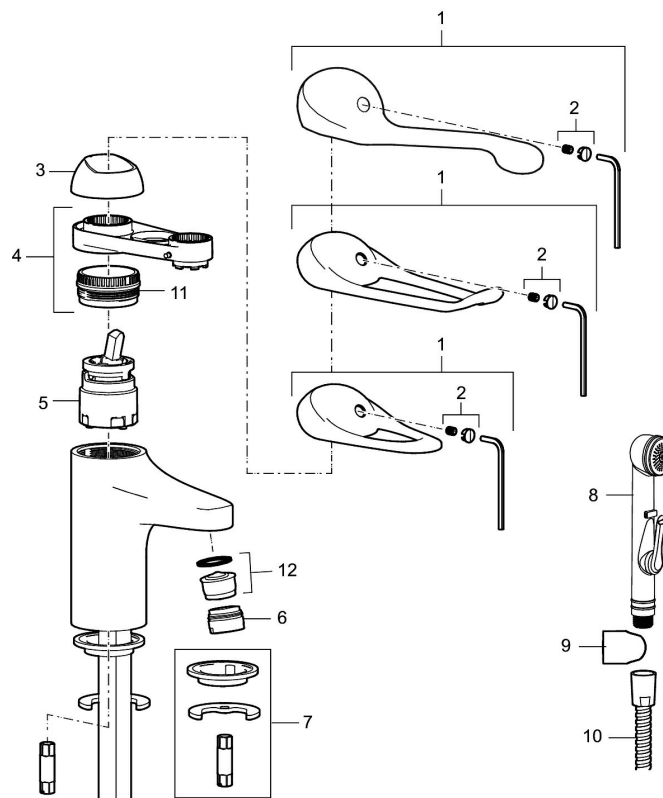

9000E II care basin mixer

An optimal fusion of design and function. The FM Mattsson 9000E range ushers in a new generation of mixers that are environmentally engineered down to the last detail. The mixer has an extra long lever, providing an easier grip for weak hands. This is just one of the special solutions that make our products ideal for a lifetime of use. In short, FM Mattsson has a mixer design for everybody.

Article number: 80604010 **Flow 3 bar:** 6.0 l/m

Description: Chrome, connection nut G3/8"

Unique characteristics

Energy class

Assessed

Backflow protection unit type

- Cold Start
- Ceramic cartridge with soft closing function
- Adjustable flow control and temperature limiter
- Eco Flow (energy and water saving aerator)
- Soft PEX® hoses (stainless steel braided)
- Lever: 150 mm

PRODUCT DESCRIPTION

9000E II care basin mixer

An optimal fusion of design and function. The FM Mattsson 9000E range ushers in a new generation of mixers that are environmentally engineered down to the last detail. The mixer has an extra long lever, providing an easier grip for weak hands. This is just one of the special solutions that make our products ideal for a lifetime of use. In short, FM Mattsson has a mixer design for everybody.

Article number: 80604010

Sparepartlist

NO.	FMM NO.	RSK	DESCRIPTION
1	58500000	8591936	Lever, complete, L=90 mm
1	58501750	8591937	Lever, complete, L=150 mm
1	58501800	8592048	Lever, complete, L=180 mm
2	58510000	8591944	Cover lid with colour marking
3	58520000	8591945	Cover sleeve
4	58530140	8241726	Fastening nipple with service tool
5	59120009	8591949	Ceramic cartridge with service tool, cold start (green ring)
5	59120000	8591769	Ceramic cartridge, cold start (green ring)
5	59126000	8591966	Ceramic cartridge with service tool, Eco Plus (green ring)