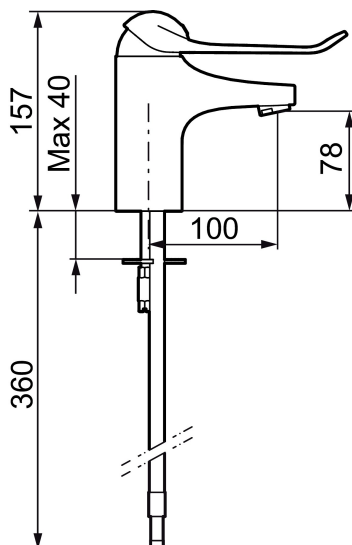

Article number: 80604010 **Flow 3 bar:** 6.0 l/m

Description: Chrome, connection nut G3/8"

Unique characteristics

Energy class

Assessed

Backflow protection unit type

- Cold Start
- Ceramic cartridge with soft closing function
- Adjustable flow control and temperature limiter
- Eco Flow (energy and water saving aerator)
- Soft PEX® hoses (stainless steel braided)
- Lever: 150 mm

Article number: 80604010

Sparepartlist

NO.	FMM NO.	RSK	DESCRIPTION
1	58500000	8591936	Lever, complete, L=90 mm
1	58501750	8591937	Lever, complete, L=150 mm
1	58501800	8592048	Lever, complete, L=180 mm
2	58510000	8591944	Cover lid with colour marking
3	58520000	8591945	Cover sleeve
4	58530140	8241726	Fastening nipple with service tool
5	59120009	8591949	Ceramic cartridge with service tool, cold start (green ring)
5	59120000	8591769	Ceramic cartridge, cold start (green ring)
5	59126000	8591966	Ceramic cartridge with service tool, Eco Plus (green ring)