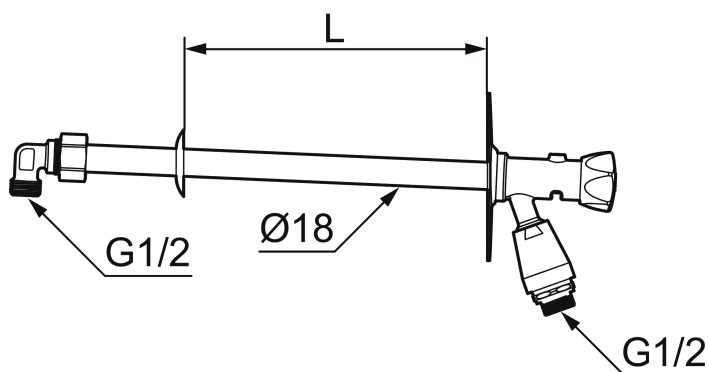

Garden valve with vacuum valve and plastic handle

Our garden valves are self-draining and therefore frost-proof even if you forget to dismantle the garden hose before the season with degrees below zero. However, we recommended that you always remove the hose and coupling when there is a risk of low temperatures.

Article number: 42940410

Description: For wall thickness max. 400 mm

Unique characteristics

Backflow protection unit type 

- Self-draining
- With vacuum valve and plastic handle
- With approved non-return valve
- Frost-proof even if the hose/coupling is connected
- Can be cut to suit wall thickness
- Wall bracket: H=106 mm, W=66 mm, diagonal screw holes
- Approved backflow prevention device, EN-Standard EN 1717