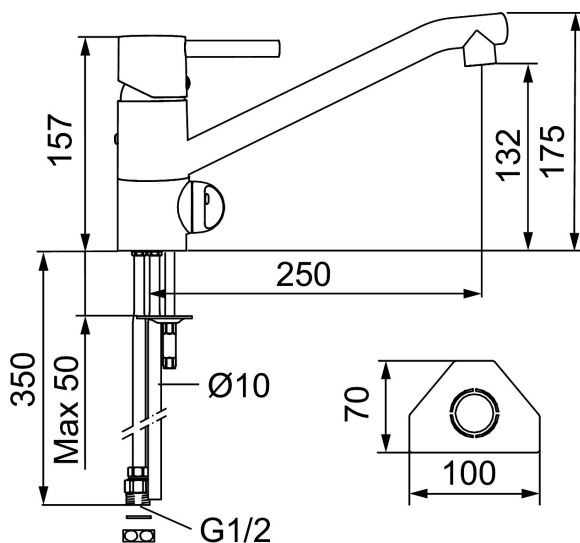

GARDA kitchen mixer

Garda is a range of mixers with a clean, minimalist design. A Garda mixer enhances the overall interior of modern kitchens, and has our unique technical features including a soft-close mechanism and a ceramic seal. The spout is replaceable, so you can easily vary the mixer's appearance according to your preference. The choice is yours.

Article number: 96410000

Description: Chrome, with CU Ø10 mm

Uniqe characteristics

Backflow protection unit type 

- Ceramic cartridge with soft closing function
- Adjustable flow control and temperature limiter
- Eco Flow (energy and water saving aerator)
- Swivel spout 110°
- With dish washer valve, switchable between cold and hot water. Pre-set on cold water
- Hole diameter Ø32-35 mm