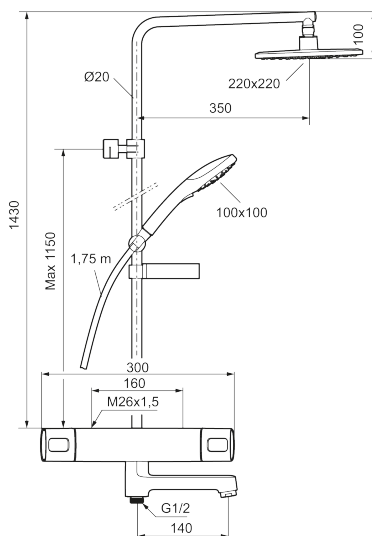

**Article number:** 83930000 **Flow 3 bar:** 22.0 l/m

**Description:** Chrome, 160 c/c

### Unique characteristics

Backflow protection unit type **EB**

- Safety mixer Siljan and head shower set Siljan
- With reversible headwork
- Svivel spout with integrated diverter
- Anti lime-scale head- and hand shower
- Eco Flow, hand shower 9 l/min and head shower 12 l/min
- Shower bar with slider, soap dish and wall bracket with sealing
- Shower pipe can be shortened if required
- Flexible wall bracket  $\pm 5$  mm in height and 50–100 mm from wall, 2x18 mm spacers included, with sealing, hidden pipe joint