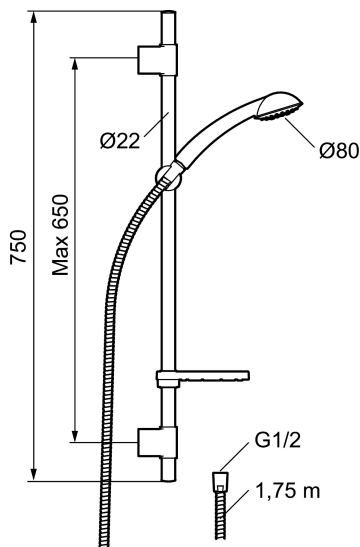

Unique characteristics