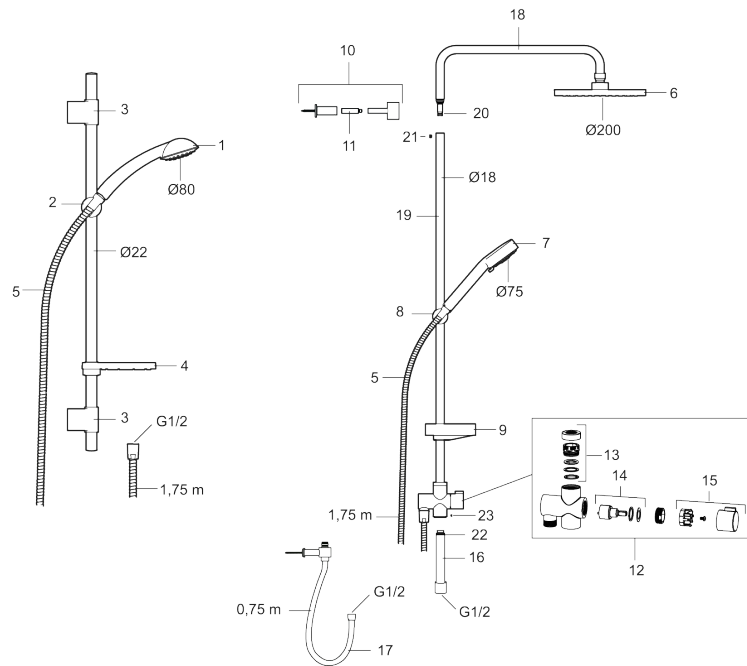

**Article number:** 94701000 **Flow 3 bar:** 7.5 l/m

**Description:** Chrome

- Anti lime-scale hand shower with Eco Flow 7,5 l/min
- With transparent soap dish
- Shower bar with slider and flexible upper wall brackets with sealing

## PRODUCT DESCRIPTION

## Sparepartlist

NO.	FMM NO.	RSK	DESCRIPTION
1	94750900	8199210	Hand shower
1	94753900	8199211	Hand shower, 3 shower jet settings
2	94780000	8185685	Slider
3	83710000	8186586	Wall bracket, 2 pcs
4	94790000	8185648	Soap dish, transparent
5	34841750	8181618	Shower hose, chrome
6	93991000	8180619	Shower head
7	93840900	8199217	Hand shower
8	94671000	8183708	Slider
9	93441000	8185649	Soap dish
10	58950000	8180414	Wall bracket
11	27923500	8180415	Extender, 25 mm
12	58903000	8190747	Diverter, complete

NO.	FMM NO.	RSK	DESCRIPTION
13	58961000	8221708	Repair kit for diverter
14	59071000	8221706	Cartridge
15	59081000	8221707	Handle
16	58920100	8189019	Extension bar
17	93971000	8189020	Connecting hose
18	58941350		Upper bar
19	58930959	8189001	Lower bar, L=950 mm
20	37800938	8592017	O-ring 7,1 x 1,6, 2 pcs
21	38082000	8221717	Stop screw
22	37801378	8594543	O-ring 12,42 x 1,78, 2 pcs
23	38086000	8439701	Locking screw