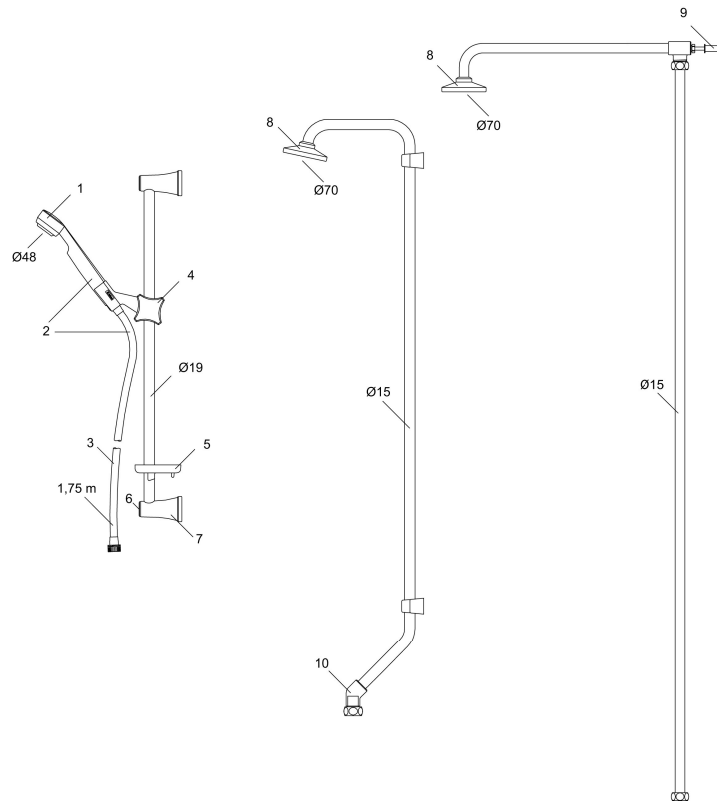

SARONA shower set

Sarona is a shower system with a discrete, clean visual design. It is flexible and easy to use.

Article number: 34201120 Flow 3 bar: 9.0 l/m

Description: White (Aluminium bar)

- Anti lime-scale hand shower with Eco Flow 9 l/min
- Shower bar with slider and wall brackets
- Shower hose 1750 mm with chrome-plated nuts

Uniqe characteristics

PRODUCT DESCRIPTION

SARONA shower set

Sarona is a shower system with a discrete, clean visual design. It is flexible and easy to use.

Article number: 34201120

Sparepartlist

NO.	FMM NO.	RSK	DESCRIPTION
1	34000600	8183663	Hand shower, chrome
1	34000120	8183661	Hand shower, white
2	34323000	8197725	Hand shower set, chrome
2	34320120	8197724	Hand shower set, white
3	34811759	8181587	Shower hose, chrome
4	34140000	8185612	Slider, chrome/anthracite
4	34140120	8185611	Slider, white
5	34160007	8185615	Soap dish, transparent
6	34135200	8185635	Lid, 2-pcs, chrome
6	34135320	8185636	Lid, 2-pcs, white
7	34120000		Wall bracket, chrome
7	34120120		Wall bracket, white
8	29201600	8180598	Shower head
9	34190000	8180417	Wall bracket

NO.	FMM NO.	RSK	DESCRIPTION
10	34181500	8181225	Elbow connection