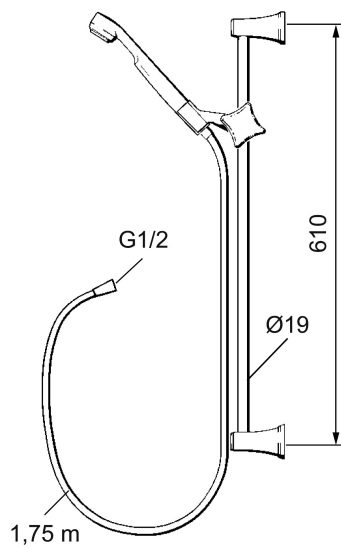

SARONA shower set

Sarona is a shower system with a discrete, clean visual design. It is flexible and easy to use.

Article number: 34201120 Flow 3 bar: 9.0 l/m

Description: White (Aluminium bar)

- Anti lime-scale hand shower with Eco Flow 9 l/min
- Shower bar with slider and wall brackets
- Shower hose 1750 mm with chrome-plated nuts

Uniqe characteristics

PRODUCT DESCRIPTION

SARONA shower set

Sarona is a shower system with a discrete, clean visual design. It is flexible and easy to use.

Article number: 34201120

Sparepartlist

NO.	FMM NO.	RSK	DESCRIPTION
1	34000600	8183663	Hand shower, chrome
1	34000120	8183661	Hand shower, white
2	34323000	8197725	Hand shower set, chrome
2	34320120	8197724	Hand shower set, white
3	34811759	8181587	Shower hose, chrome
4	34140000	8185612	Slider, chrome/anthracite
4	34140120	8185611	Slider, white
5	34160007	8185615	Soap dish, transparent
6	34135200	8185635	Lid, 2-pcs, chrome
6	34135320	8185636	Lid, 2-pcs, white
7	34120000		Wall bracket, chrome
7	34120120		Wall bracket, white
8	29201600	8180598	Shower head
9	34190000	8180417	Wall bracket

NO.	FMM NO.	RSK	DESCRIPTION
10	34181500	8181225	Elbow connection