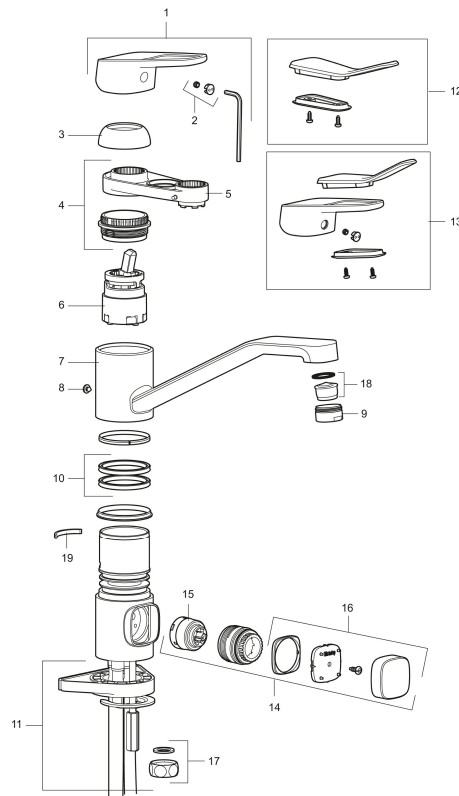

Article number: 83210000 **Flow 3 bar:** 10.8 l/m

Description: Chrome, connection flat end Ø10 mm

Uniqe characteristics

Backflow protection unit type 

- Cold Start
- Ceramic cartridge with soft closing function
- Adjustable flow control and temperature limiter
- Eco Flow (energy and water saving aerator)
- Swivel spout 110°
- With dish washer valve, switchable between cold and hot water. Pre-set on cold water
- Soft PEX® hoses (stainless steel braided)
- Hole diameter Ø34-37 mm

Article number: 83210000

Sparepartlist

NO.	FMM NO.	RSK	DESCRIPTION
1	58501000	8592023	Complete lever, chrome
2	58511000	8592021	Cover lid with colour marking
3	58521000	8592020	Cover sleeve, chrome
4	58530160	8241727	Fastening nipple with service tool
5	60770000	8591918	Service tool
6	59120009	8591949	Ceramic cartridge with service tool, cold start (green ring)
6	59115500	8591947	Ceramic cartridge with service tool, standard (red ring)
6	59126000	8591966	Ceramic cartridge with service tool, Eco Plus (green ring)
7	58660000	8592035	Spout
8	38080000	8241723	Stop screw

NO.	FMM NO.	RSK	DESCRIPTION
9	29142400	8281526	Housing M24 ext., 13 mm
10	37204029	8593089	Sealing rings, 2 pcs
11	39142000	8186890	Fastening kit, for mixers with on/off valve
12	35974009	8592038	Care-kit
13	58504000	8592049	Care-lever, complete
14	59291000	8186896	On/off valve for dishwasher, complete
15	59271000	8591843	Ceramic cartridge for dishwasher
16	58281000	8592036	Knob for dishwasher, chrome
17	29651501	8531502	Rough chrome plated
18	29102710	8281528	Aerator insert, 9–11 l/min at 300kPa
18	29102890	8281533	Aerator insert, 10–13 l/min at 300kPa
19	38230005	8141730	Limitation clamp for fixed spout and swivel 30-90°