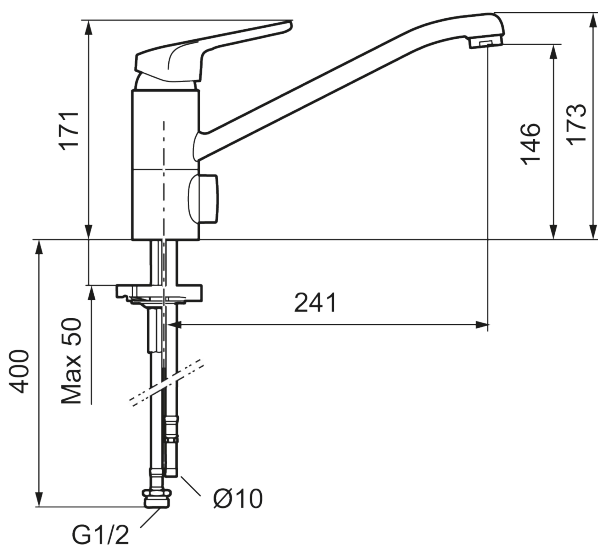

Article number: 83210000 **Flow 3 bar:** 10.8 l/m

Description: Chrome, connection flat end Ø10 mm

Uniqe characteristics

Backflow protection unit type 

- Cold Start
- Ceramic cartridge with soft closing function
- Adjustable flow control and temperature limiter
- Eco Flow (energy and water saving aerator)
- Swivel spout 110°
- With dish washer valve, switchable between cold and hot water. Pre-set on cold water
- Soft PEX® hoses (stainless steel braided)
- Hole diameter Ø34-37 mm

Article number: 83210000

Sparepartlist

NO.	FMM NO.	RSK	DESCRIPTION
1	58501000	8592023	Complete lever, chrome
2	58511000	8592021	Cover lid with colour marking
3	58521000	8592020	Cover sleeve, chrome
4	58530160	8241727	Fastening nipple with service tool
5	60770000	8591918	Service tool
6	59120009	8591949	Ceramic cartridge with service tool, cold start (green ring)
6	59115500	8591947	Ceramic cartridge with service tool, standard (red ring)
6	59126000	8591966	Ceramic cartridge with service tool, Eco Plus (green ring)
7	58660000	8592035	Spout
8	38080000	8241723	Stop screw

NO.	FMM NO.	RSK	DESCRIPTION
9	29142400	8281526	Housing M24 ext., 13 mm
10	37204029	8593089	Sealing rings, 2 pcs
11	39142000	8186890	Fastening kit, for mixers with on/off valve
12	35974009	8592038	Care-kit
13	58504000	8592049	Care-lever, complete
14	59291000	8186896	On/off valve for dishwasher, complete
15	59271000	8591843	Ceramic cartridge for dishwasher
16	58281000	8592036	Knob for dishwasher, chrome
17	29651501	8531502	Rough chrome plated
18	29102710	8281528	Aerator insert, 9–11 l/min at 300kPa
18	29102890	8281533	Aerator insert, 10–13 l/min at 300kPa
19	38230005	8141730	Limitation clamp for fixed spout and swivel 30-90°