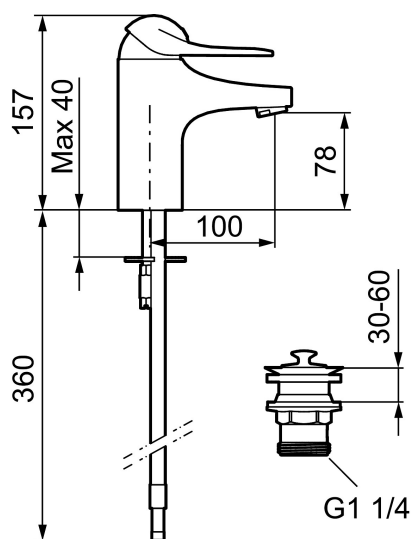

Unique characteristics

- With captive waste, lower part in plastic
- Cold Start
- Ceramic cartridge with soft closing function
- Adjustable flow control and temperature limiter
- Eco Flow (energy and water saving aerator)
- Soft PEX® hoses (stainless steel braided)

Backflow protection unit type