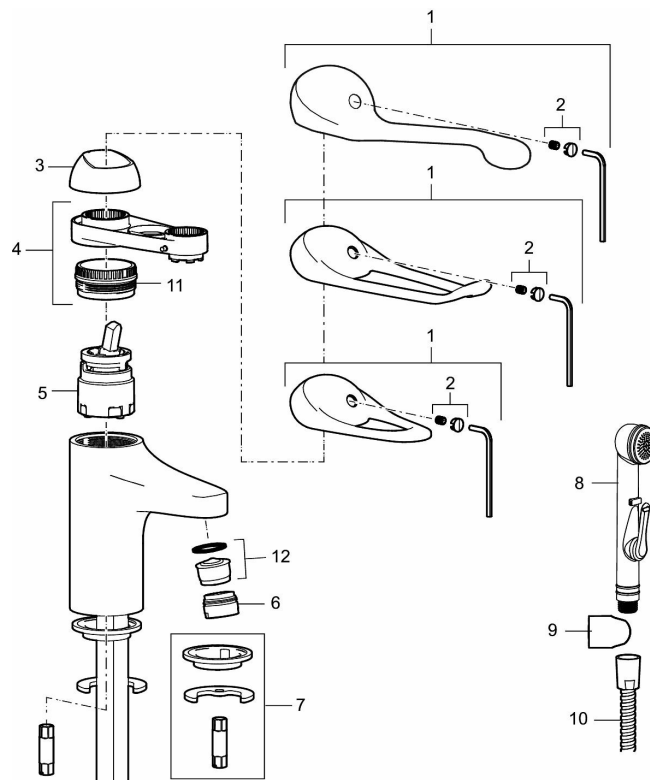

Article number: 80630000 **Flow 3 bar:** 6.1 l/m

Description: Chrome, connection flat end Ø10 mm

Unique characteristics

- With captive waste, lower part in plastic
- Cold Start
- Ceramic cartridge with soft closing function
- Adjustable flow control and temperature limiter
- Eco Flow (energy and water saving aerator)
- Soft PEX® hoses (stainless steel braided)

Backflow protection unit type 

PRODUCT DESCRIPTION

9000E basin mixer

An optimal fusion of design and function. The FM Mattsson 9000E range ushers in a new generation of mixers that are environmentally engineered down to the last detail. The mixer brings beauty and technical perfection to your bathroom. Even in its basic version, the mixer has unique functions that save energy without compromising on comfort.

Article number: 80630000

Sparepartlist

NO.	FMM NO.	RSK	DESCRIPTION
1	58500000	8591936	Lever, complete, L=90 mm
1	58501750	8591937	Lever, complete, L=150 mm
1	58501800	8592048	Lever, complete, L=180 mm
2	58510000	8591944	Cover lid with colour marking
3	58520000	8591945	Cover sleeve
4	58530140	8241726	Fastening nipple with service tool
5	S600273	8387230	Ceramic cartridge with service tool, cold start (green ring)
5	59120000	8591769	Ceramic cartridge, cold start (green ring)
5	59126000	8591966	Ceramic cartridge with service tool, Eco Plus (green ring)
5	S600232		Cartridge, Low flow, for LEED mixers

NO.	FMM NO.	RSK	DESCRIPTION
6	29142400	8281526	Housing M24 ext., 13 mm
7	S600160	8387096	Fastening kit, for basin mixer
8	S600206	8233049	Self-closing hand shower, chrome
9	34093000	8186018	Wall bracket, chrome
10	S600207	8236647	Shower hose, L=1,5 m, chrome
11	29390000	8295356	Fastening nipple
12	29102910	8281534	Aerator insert, 5,5–6,5 l/min at 300kPa
12	29102710	8281528	Aerator insert, 9–11 l/min at 300kPa
12	29100500	8281532	Aerator insert, 5 l/min at 200–600 kPa
12	S600072	8281671	Aerator insert, 3 l/min at 200–600 kPa