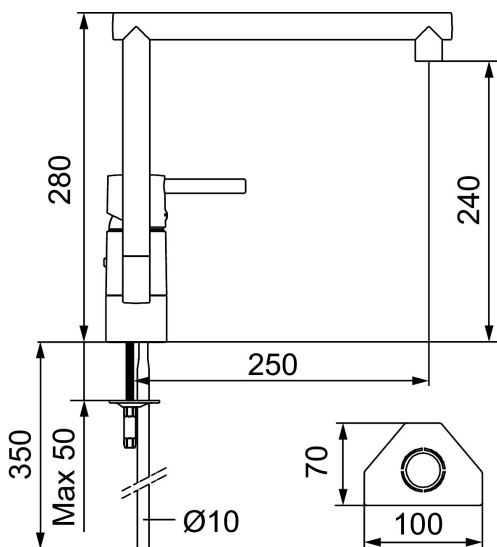

Article number: 96200000

Description: Chrome, with CU Ø10 mm

Uniqe characteristics

Backflow protection unit type 

- Ceramic cartridge with soft closing function
- Adjustable flow control and temperature limiter
- Eco Flow (energy and water saving aerator)
- Swivel spout 110°
- Hole diameter Ø32-35 mm

Article number: 96200000

Sparepartlist

NO.	FMM NO.	RSK	DESCRIPTION
1	59400000	8591864	Lever, complete, L=95 mm
2	38730006	8591623	Locking screw
3	59410000	8591863	Cover lid with colour marking
4	59330000	8591829	Cover ring, chrome
5	38051000	8241719	Fastening nipple,chrome
6	59110000	8591770	Ceramic cartridge, not cold start (red ring)
7	59782000	8154090	Sleeve for spout with socket and stop screw
8	58640000	8594555	Lock kit for swivel spout
9	59700000	8154047	Spout for basin mixer with aerator and stop screw
10	59752200	8242199	Aerator M21,5 ext., 7-9 l/min at 300 kPa
11	38080000	8241723	Stop screw