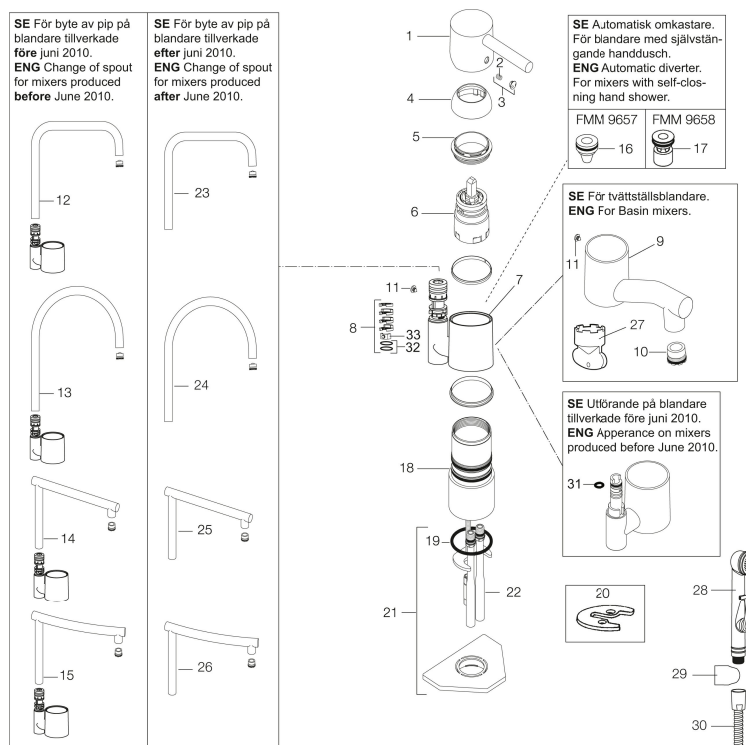

Article number: 96200000

Description: Chrome, with CU Ø10 mm

Uniqe characteristics

Backflow protection unit type 

- Ceramic cartridge with soft closing function
- Adjustable flow control and temperature limiter
- Eco Flow (energy and water saving aerator)
- Swivel spout 110°
- Hole diameter Ø32-35 mm

Article number: 96200000

Sparepartlist

NO.	FMM NO.	RSK	DESCRIPTION
1	59400000	8591864	Lever, complete, L=95 mm
2	38730006	8591623	Locking screw
3	59410000	8591863	Cover lid with colour marking
4	59330000	8591829	Cover ring, chrome
5	38051000	8241719	Fastening nipple,chrome
6	59110000	8591770	Ceramic cartridge, not cold start (red ring)
7	59782000	8154090	Sleeve for spout with socket and stop screw
8	58640000	8594555	Lock kit for swivel spout
9	59700000	8154047	Spout for basin mixer with aerator and stop screw
10	59752200	8242199	Aerator M21,5 ext., 7-9 l/min at 300 kPa
11	38080000	8241723	Stop screw