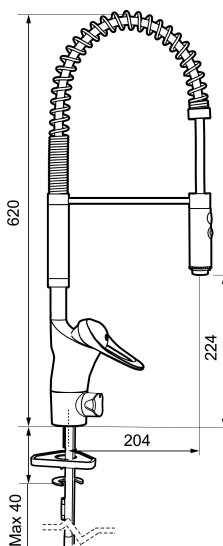

Unique characteristics

Backflow protection unit type

9000E flexi kitchen mixer

An optimal fusion of design and function. The FM Mattsson 9000E range ushers in a new generation of mixers that are environmentally engineered down to the last detail. The mixer brings beauty and technical perfection to your kitchen. Even in its basic version, the mixer has unique functions that save energy without compromising on comfort.

Article number: 81010000 Flow 3 bar: 10.2 l/m

Description: Chrome, connection flat end Ø10 mm

- Cold Start
- Ceramic cartridge with soft closing function
- Adjustable flow control and temperature limiter
- Hose, limitation part for 60°, 85°, 110° or 360° included
- Nozzle with concentrated jet and handshower
- With dish washer valve, switchable between cold and hot water. Pre-set on cold water
- Soft PEX[®] hoses (stainless steel braided)
- Approved non-return valves, EN-Standard EN1717
- Hole diameter Ø34-37 mm