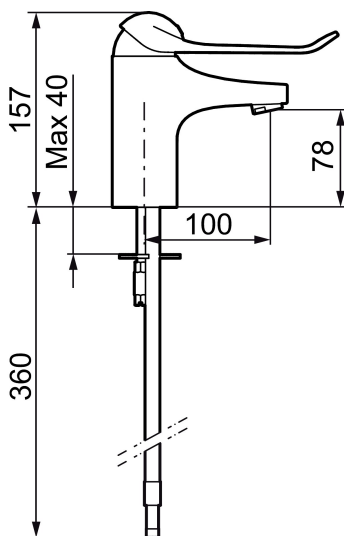

Unique characteristics

- Cold Start
- Ceramic cartridge with soft closing function
- Adjustable flow control and temperature limiter
- Eco Flow (energy and water saving aerator)
- Soft PEX® hoses (stainless steel braided)
- Lever: 150 mm

Backflow protection unit type **AA**