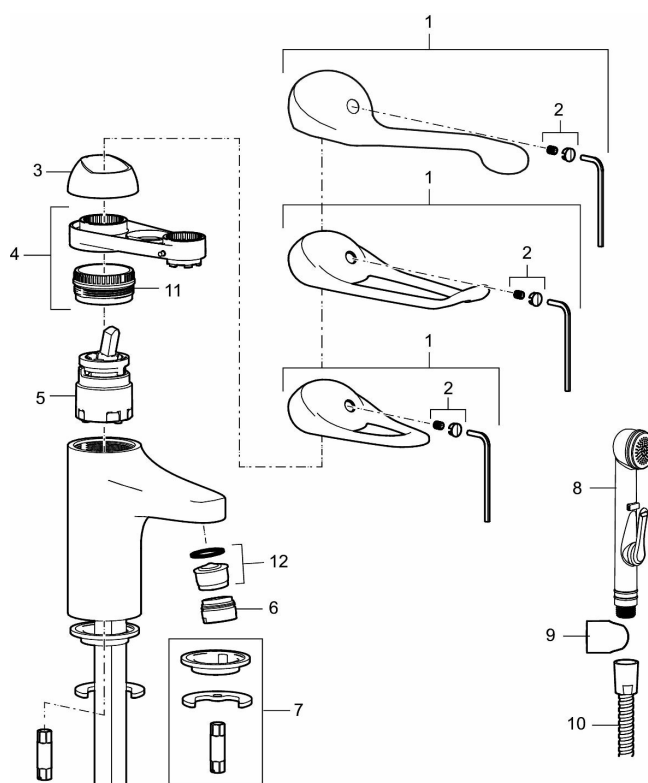

Article number: 80604010 **Flow 3 bar:** 6.0 l/m

Description: Chrome, connection nut G3/8"

Unique characteristics

- Cold Start
- Ceramic cartridge with soft closing function
- Adjustable flow control and temperature limiter
- Eco Flow (energy and water saving aerator)
- Soft PEX® hoses (stainless steel braided)
- Lever: 150 mm

Backflow protection unit type **AA**

PRODUCT DESCRIPTION

9000E II care basin mixer

An optimal fusion of design and function. The FM Mattsson 9000E range ushers in a new generation of mixers that are environmentally engineered down to the last detail. The mixer has an extra long lever, providing an easier grip for weak hands. This is just one of the special solutions that make our products ideal for a lifetime of use. In short, FM Mattsson has a mixer design for everybody.

Article number: 80604010

Sparepartlist

NO.	FMM NO.	RSK	DESCRIPTION
1	58500000	8591936	Lever, complete, L=90 mm
1	58501750	8591937	Lever, complete, L=150 mm
1	58501800	8592048	Lever, complete, L=180 mm
2	58510000	8591944	Cover lid with colour marking
3	58520000	8591945	Cover sleeve
4	58530140	8241726	Fastening nipple with service tool
5	S600273	8387230	Ceramic cartridge with service tool, cold start (green ring)
5	59120000	8591769	Ceramic cartridge, cold start (green ring)
5	59126000	8591966	Ceramic cartridge with service tool, Eco Plus (green ring)
5	S600232		Cartridge, Low flow, for LEED mixers

NO.	FMM NO.	RSK	DESCRIPTION
6	29142400	8281526	Housing M24 ext., 13 mm
7	S600160	8387096	Fastening kit, for basin mixer
8	S600206	8233049	Self-closing hand shower, chrome
9	34093000	8186018	Wall bracket, chrome
10	S600207	8236647	Shower hose, L=1,5 m, chrome
11	29390000	8295356	Fastening nipple
12	29102910	8281534	Aerator insert, 5,5–6,5 l/min at 300kPa
12	29102710	8281528	Aerator insert, 9–11 l/min at 300kPa
12	29100500	8281532	Aerator insert, 5 l/min at 200–600 kPa
12	S600072	8281671	Aerator insert, 3 l/min at 200–600 kPa