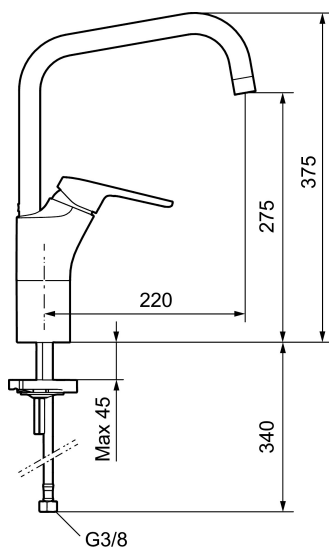

Article number: 83000010 **Flow 3 bar:** 7.7 l/m

Description: Chrome, connection nut G3/8"

Unique characteristics

Energy class

Assessed

Backflow protection unit type

- Cold Start
- Ceramic cartridge with soft closing function
- Adjustable flow control and temperature limiter
- Eco Flow (energy and water saving aerator)
- Swivel spout, limitation part for 60°, 85°, 110° or 360° included
- Soft PEX® hoses (stainless steel braided)
- Hole diameter Ø34-37 mm