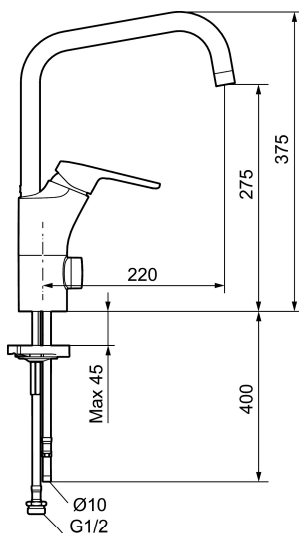

Article number: 83010000 **Flow 3 bar:** 7.7 l/m

Description: Chrome, connection flat end Ø10 mm

Unique characteristics

Backflow protection unit type 

- Cold Start
- Ceramic cartridge with soft closing function
- Adjustable flow control and temperature limiter
- Eco Flow (energy and water saving aerator)
- Swivel spout, limitation part for 60°, 85°, 110° or 360° included
- With dish washer valve, switchable between cold and hot water. Pre-set on cold water
- Soft PEX[®] hoses (stainless steel braided)
- Hole diameter Ø34-37 mm

Article number: 83010000

Sparepartlist

NO.	FMM NO.	RSK	DESCRIPTION
	44450009	8295353	Accessories (limitation segment, stop screw, allen wrench 3 mm)
1	58501000	8592023	Complete lever, chrome
2	58511000	8592021	Cover lid with colour marking
3	58521000	8592020	Cover sleeve, chrome
4	58530140	8241726	Fastening nipple with service tool
5	S600298	3870203	Service tool
6	S600273	8387230	Ceramic cartridge with service tool, cold start (green ring)
6	59120000	8591769	Ceramic cartridge, cold start (green ring)
6	59115500	8591947	Ceramic cartridge with service tool, standard (red ring)
6	59126000	8591966	Ceramic cartridge with service tool, Eco Plus (green ring)
6	S600232		Cartridge, Low flow, for LEED mixers