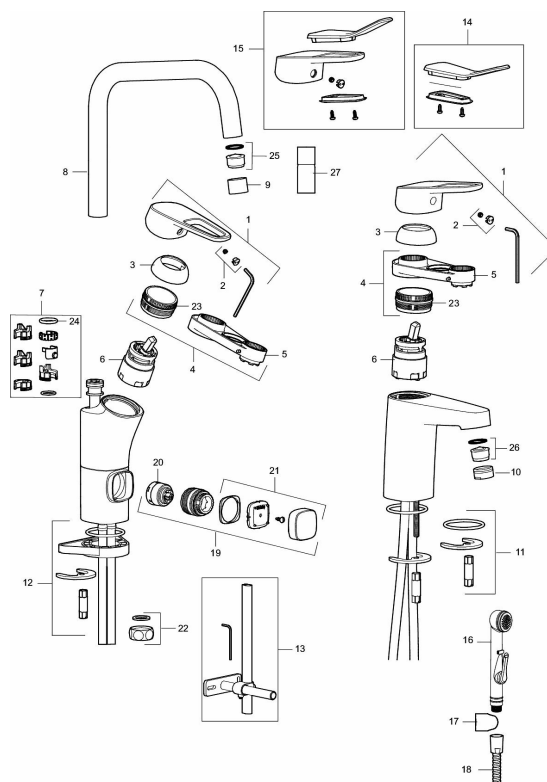

Article number: 83010000 **Flow 3 bar:** 7.7 l/m

Description: Chrome, connection flat end Ø10 mm

Unique characteristics

Backflow protection unit type 

- Cold Start
- Ceramic cartridge with soft closing function
- Adjustable flow control and temperature limiter
- Eco Flow (energy and water saving aerator)
- Swivel spout, limitation part for 60°, 85°, 110° or 360° included
- With dish washer valve, switchable between cold and hot water. Pre-set on cold water
- Soft PEX[®] hoses (stainless steel braided)
- Hole diameter Ø34-37 mm

Article number: 83010000

Sparepartlist

NO.	FMM NO.	RSK	DESCRIPTION
	44450009	8295353	Accessories (limitation segment, stop screw, allen wrench 3 mm)
1	58501000	8592023	Complete lever, chrome
2	58511000	8592021	Cover lid with colour marking
3	58521000	8592020	Cover sleeve, chrome
4	58530140	8241726	Fastening nipple with service tool
5	S600298	3870203	Service tool
6	S600273	8387230	Ceramic cartridge with service tool, cold start (green ring)
6	59120000	8591769	Ceramic cartridge, cold start (green ring)
6	59115500	8591947	Ceramic cartridge with service tool, standard (red ring)
6	59126000	8591966	Ceramic cartridge with service tool, Eco Plus (green ring)
6	S600232		Cartridge, Low flow, for LEED mixers