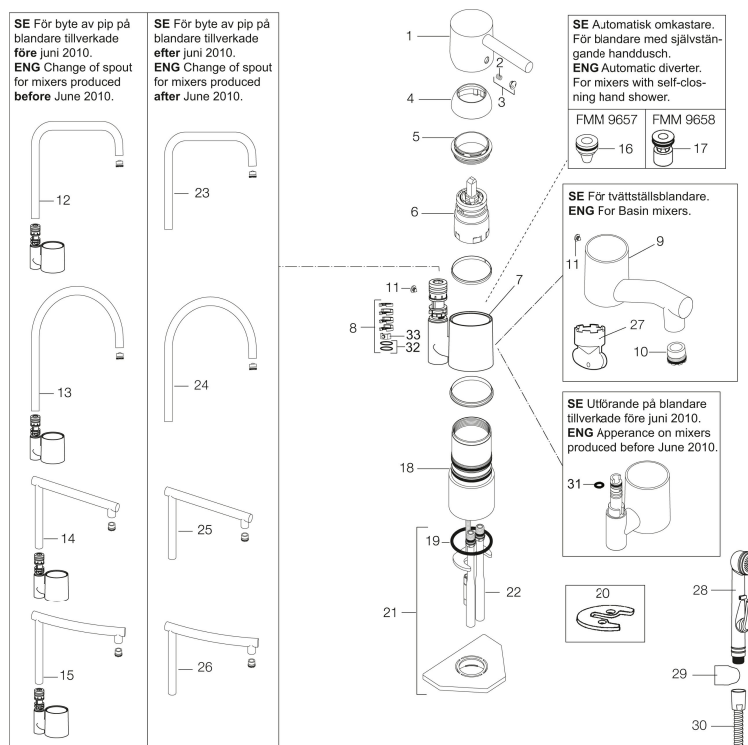

Article number: 96571000

Description: Chrome, with CU pipes  $\varnothing$ 10 mm

- With self-closing hand shower, wall bracket and hose
- Ceramic cartridge with soft closing function
- Adjustable flow control and temperature limiter
- Approved non-return valves, EN-Standard EN1717

## PRODUCT DESCRIPTION

### Sparepartlist

NO.	FMM NO.	RSK	DESCRIPTION
1	59400000	8591864	Lever, complete, L=95 mm
2	38730006	8591623	Locking screw
3	59410000	8591863	Cover lid with colour marking
4	59330000	8591829	Cover ring, chrome
5	38051000	8241719	Fastening nipple,chrome
6	59110000	8591770	Ceramic cartridge, not cold start (red ring)
7	59782000	8154090	Sleeve for spout with socket and stop screw
8	58640000	8594555	Lock kit for swivel spout
9	59700000	8154047	Spout for basin mixer with aerator and stop screw
10	59752200	8242199	Aerator M21,5 ext., 7-9 l/min at 300 kPa
11	38080000	8241723	Stop screw