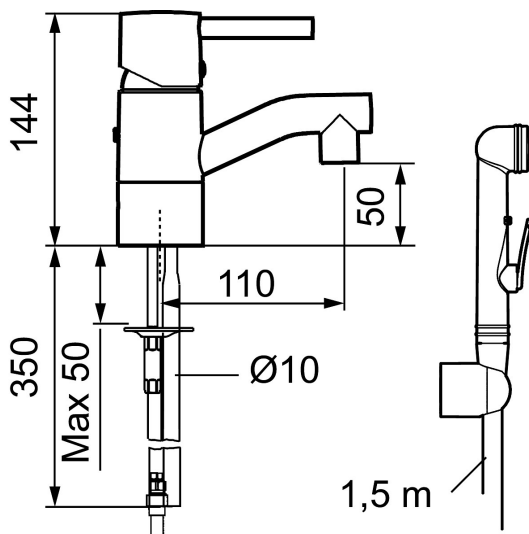

Unique characteristics

Backflow protection unit type