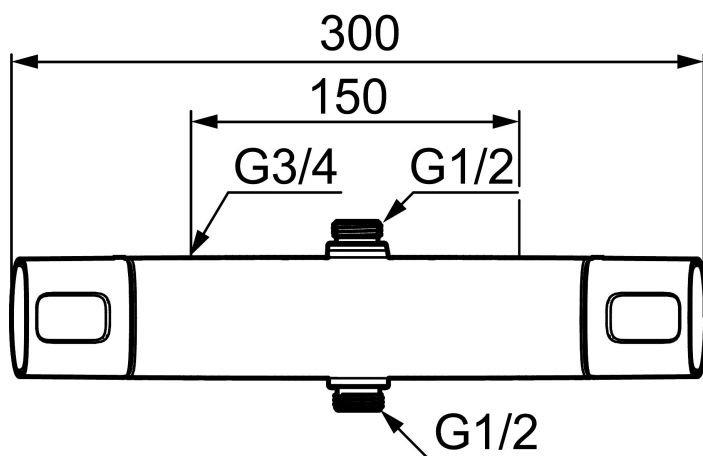

Article number: 83841500

Description: Chrome, 150 c/c

Unique characteristics

Backflow protection unit type 

- With shower connection up and down
- For head shower set with G1/2 connection
- With reversible headwork
- Pressure balanced thermostatic mixer
- With ceramic sealed headwork
- Temperature handle with safety stop at 38°C
- With Eco-function
- Approved non-return valves, EN-Standard EN1717