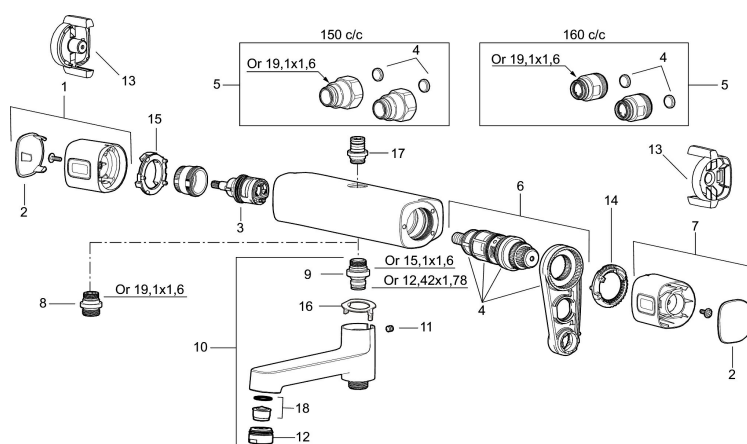

Article number: 83841500

Description: Chrome, 150 c/c

Unique characteristics

Backflow protection unit type 

- With shower connection up and down
- For head shower set with G1/2 connection
- With reversible headwork
- Pressure balanced thermostatic mixer
- With ceramic sealed headwork
- Temperature handle with safety stop at 38°C
- With Eco-function
- Approved non-return valves, EN-Standard EN1717

Article number: 83841500

Sparepartlist

NO.	FMM NO.	RSK	DESCRIPTION
1	35480009	8592029	On/off handle, complete
2	39031500	8592052	End cover
3	35980009	8585850	Ceramic on/off headwork, reversible
4	38680009	8591701	Filter kit incl. o-rings and service tool
5	59800800	8592005	Inlet connectors, 160 c/c
5	59810800	8592006	Inlet connectors 150 c/c (left-handed thread)
6	38601009	8591609	Thermostatic cartridge, complete, incl. service tool
7	35480109	8592033	Temperature handle, complete
8	39710800	8591967	Nipple M18x1-G1/2 for shower mixer
9	39754000	8591969	Nipple M18x1 with o-ring for bath mixer
10	83990000	8154079	Swivel spout with integrated diverter
11	38086000	8439701	Locking screw
12	29142400	8281526	Housing M24 ext., 13 mm
13	35976209	8592039	Care-handle, black, 2 pcs